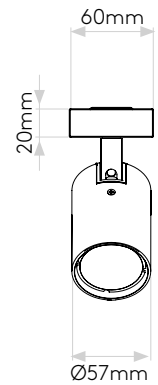

ASCOLI TRIPLE BAR

astro

GENERAL

CLASS:	CE (Class 2)
IP RATING:	IP20
BATHROOM ZONE:	Zone 3
VOLTAGE:	Mains 230V
INSTALLATION ORIENTATION:	Ceiling Mount
MAIN MATERIAL:	Metal - Aluminium
DIMENSIONS:	H: 130mm W: 600mm D: 60mm
CUT OUT HOLE:	Not applicable
RECESS DEPTH:	Not applicable
FIRE RATING:	Not applicable
CABLE LENGTH:	Not applicable
GROSS WEIGHT:	1.60Kg

LAMP

LIGHT SOURCE:	GU10
MAXIMUM WATTAGE:	3 X 50W MAX
LAMP INCLUDED:	No
MAXIMUM LAMP LENGTH:	50mm
R9:	Lamp dependent
MACADAM ELLIPSE:	Not applicable
TILT ADJUSTABLE ANGLE:	90°
ROTATION ADJUSTABLE ANGLE:	330°
AVERAGE LIFESPAN:	Lamp dependent
L70:	Not applicable
BEAM ANGLE:	Lamp dependent

Please note that some dimensions may vary slightly due to manufacturing tolerances, this includes cable entry and fixing holes

Veuillez noter que certaines dimensions peuvent varier légèrement en raison des tolérances de fabrication, y compris l'entrée de câble et les trous de fixation.

Bitte beachten Sie, dass die Maße Fertigungstoleranzen unterliegen und daher in geringem Umfang von der angegebenen Größe abweichen können. Dies gilt auch für Kabeingänge und Befestigungslöcher.

Si prega notare che possono esserci piccole variazioni in alcune dimensioni dovute alle tolleranze di produzione, queste includono l'ingresso del cavo e i fori di fissaggio.