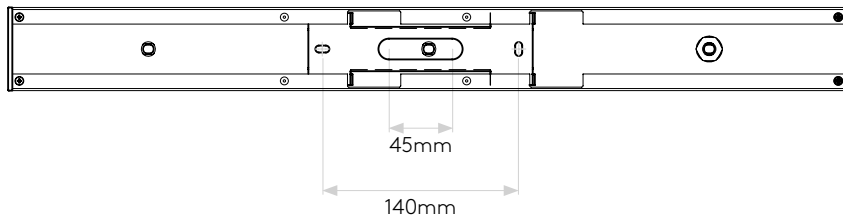

ASCOLI TRIPLE BAR

astro

GENERAL

CLASS:	CE (Class 2)
IP RATING:	IP20
BATHROOM ZONE:	Zone 3
VOLTAGE:	Mains 230V
INSTALLATION ORIENTATION:	Ceiling Mount
MAIN MATERIAL:	Metal - Aluminium
DIMENSIONS:	H: 130mm W: 600mm D: 60mm
CUT OUT HOLE:	Not applicable
RECESS DEPTH:	Not applicable
FIRE RATING:	Not applicable
CABLE LENGTH:	Not applicable
GROSS WEIGHT:	1.60Kg

LAMP

LIGHT SOURCE:	GU10
MAXIMUM WATTAGE:	3 X 50W MAX
LAMP INCLUDED:	No
MAXIMUM LAMP LENGTH:	50mm
R9:	Lamp dependent
MACADAM ELLIPSE:	Not applicable
TILT ADJUSTABLE ANGLE:	90°
ROTATION ADJUSTABLE ANGLE:	330°
AVERAGE LIFESPAN:	Lamp dependent
L70:	Not applicable
BEAM ANGLE:	Lamp dependent

Please note that some dimensions may vary slightly due to manufacturing tolerances, this includes cable entry and fixing holes

Veuillez noter que certaines dimensions peuvent varier légèrement en raison des tolérances de fabrication, y compris l'entrée de câble et les trous de fixation.