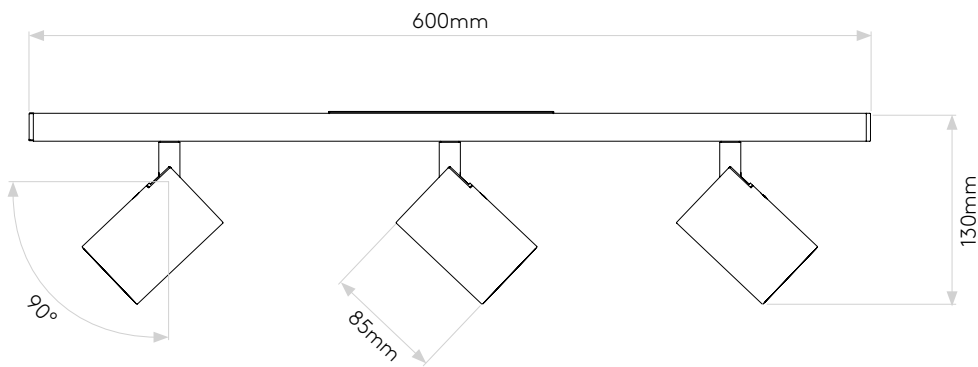

ASCOLI TRIPLE BAR

astro

GENERAL

CLASS:	CE (Class 2)
IP RATING:	IP20
BATHROOM ZONE:	Zone 3
VOLTAGE:	Mains 230V
INSTALLATION ORIENTATION:	Ceiling Mount
MAIN MATERIAL:	Metal - Aluminium
DIMENSIONS:	H: 130mm W: 600mm D: 60mm
CUT OUT HOLE:	Not applicable
RECESS DEPTH:	Not applicable
FIRE RATING:	Not applicable
CABLE LENGTH:	Not applicable
GROSS WEIGHT:	1.60Kg

LAMP

LIGHT SOURCE:	GU10
MAXIMUM WATTAGE:	3 X 50W MAX
LAMP INCLUDED:	No
MAXIMUM LAMP LENGTH:	50mm
R9:	Lamp dependent
MACADAM ELLIPSE:	Not applicable
TILT ADJUSTABLE ANGLE:	90°
ROTATION ADJUSTABLE ANGLE:	330°
AVERAGE LIFESPAN:	Lamp dependent
L70:	Not applicable
BEAM ANGLE:	Lamp dependent

Please note that some dimensions may vary slightly due to manufacturing tolerances, this includes cable entry and fixing holes

Veuillez noter que certaines dimensions peuvent varier légèrement en raison des tolérances de fabrication, y compris l'entrée de câble et les trous de fixation.