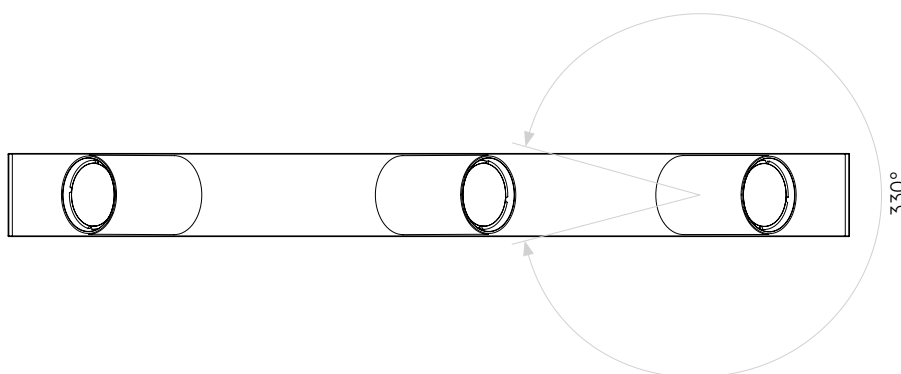

ASCOLI TRIPLE BAR

astro

GENERAL

CLASS:	CE (Class 2)
IP RATING:	IP20
BATHROOM ZONE:	Zone 3
VOLTAGE:	Mains 230V
INSTALLATION ORIENTATION:	Ceiling Mount
MAIN MATERIAL:	Metal - Aluminium
DIMENSIONS:	H: 130mm W: 600mm D: 60mm
CUT OUT HOLE:	Not applicable
RECESS DEPTH:	Not applicable
FIRE RATING:	Not applicable
CABLE LENGTH:	Not applicable
GROSS WEIGHT:	1.60Kg

LAMP

LIGHT SOURCE:	GU10
MAXIMUM WATTAGE:	3 X 50W MAX
LAMP INCLUDED:	No
MAXIMUM LAMP LENGTH:	50mm
R9:	Lamp dependent
MACADAM ELLIPSE:	Not applicable
TILT ADJUSTABLE ANGLE:	90°
ROTATION ADJUSTABLE ANGLE:	330°
AVERAGE LIFESPAN:	Lamp dependent
L70:	Not applicable
BEAM ANGLE:	Lamp dependent

Please note that some dimensions may vary slightly due to manufacturing tolerances, this includes cable entry and fixing holes

Veuillez noter que certaines dimensions peuvent varier légèrement en raison des tolérances de fabrication, y compris l'entrée de câble et les trous de fixation.