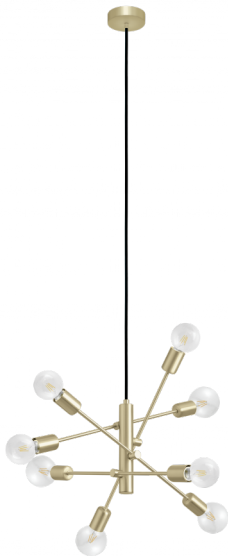

# 99811 GRADOLI 1

## General Information

Material number	99811
Type	pendant light
Product segment	Indoor
Theme	sonstige / nicht zuordenbar

## Dimensions

Article Height (in mm)	1100
Article Diameter (in mm)	710
Net Weight (in kg)	1.97 Kilogram

## Material & Colour

Enclosure Material	steel
Enclosure Colour	brushed brass
Cable Colour	textil-cable black