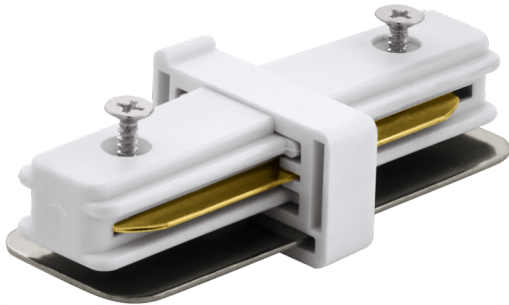

# 99737 TB CONNECTOR

## General Information

Material number	99737
Type	accessory
Product segment	Indoor
Theme	sonstige / nicht zuordenbar

## Material & Colour

Enclosure Material	plastic
Enclosure Colour	white