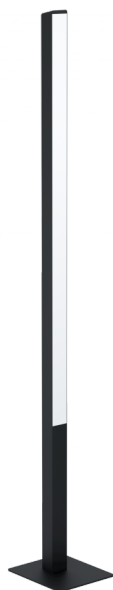

99605 SIMOLARIS-Z

General Information

Material number	99605
Type	floor light
Product segment	Indoor
Theme	EGLO connect.z

Dimensions

Article Height (in mm)	1615
Article Width (in mm)	55
Article Length (in mm)	55
Net Weight (in kg)	3.31 Kilogram
Base Length (in mm)	240
Base Width (in mm)	210

Material & Colour

Enclosure Material	aluminium, steel
Enclosure Colour	black
Cable Colour	black
Glass/Shade Material	plastic
Glass/Shade Colour	white

Functionality

Switch Type	foot-switch
Function	control via APP + remote control CCT, RGB
Battery	No