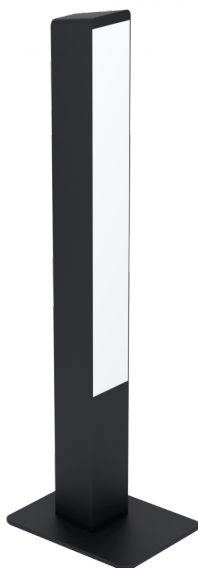

# 99604 SIMOLARIS-Z

## General Information

Material number	99604
Type	table light
Product segment	Indoor
Theme	EGLO connect.z

## Dimensions

Article Height (in mm)	515
Article Width (in mm)	55
Article Length (in mm)	55
Net Weight (in kg)	1.19 Kilogram
Base Length (in mm)	160
Base Width (in mm)	120

## Material & Colour

Enclosure Material	aluminium, steel
Enclosure Colour	black
Cable Colour	black
Glass/Shade Material	plastic
Glass/Shade Colour	white