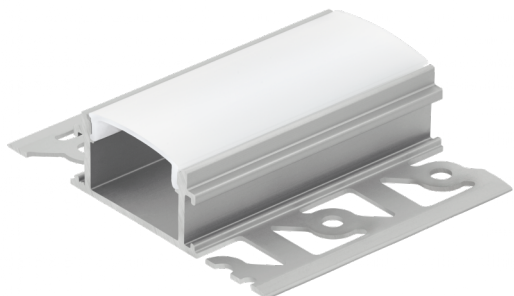

# 99495 RECESSED PROFILE 4

## General Information

Material number	99495
Type	accessory
Product segment	Indoor
Theme	sonstige / nicht zuordenbar

## Dimensions

Article Height (in mm)	14
Article Width (in mm)	62
Article Length (in mm)	1000
Net Weight (in kg)	0.31 Kilogram

## Material & Colour

Enclosure Material	aluminium
Enclosure Colour	aluminium
Glass/Shade Material	plastic
Glass/Shade Colour	white