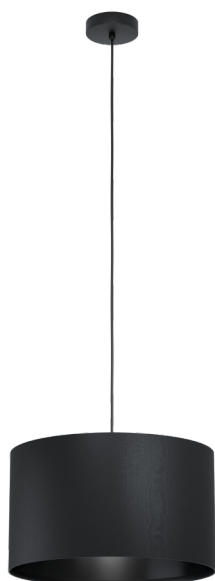

# 99042 MASERLO 1

## General Information

Material number	99042
Type	pendant light
Product segment	Indoor
Theme	fabric-conzept

## Dimensions

Article Height (in mm)	1100
Article Diameter (in mm)	380
Net Weight (in kg)	0.81 Kilogram

## Material & Colour

Enclosure Material	steel
Enclosure Colour	black
Cable Colour	black
Glass/Shade Material	fabric
Glass/Shade Colour	black