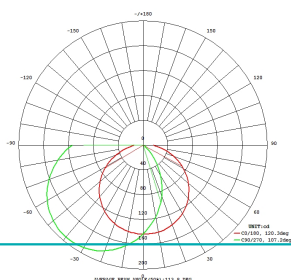

Functionality

Switch Type	sensor
Sensor Angle (in °)	100
Sensitivity min. (in lux)	5
Sensitivity max. (in lux)	2000
Burning Time min. (in sec.)	5
Burning Time max. (in sec.)	300
Distance (in Meter)	5
Function	corner mounting possible LED not replaceable
Battery	No

Technical Information

Protection Degree	IP44
Protection Class	1
Mains Voltage	220-240V,50/60Hz
Operation Voltage	220-240V,50/60Hz
Dimmable	No
max. Wattage (1)	11,5W

Illuminant 1

Socket Type (1)	LED
Illuminant Type (1)	LED
Illuminant incl. (1)	Inclusive
Lumen Complete	1200
Kelvin Complete	3000K
Light colour Complete	WARM WHITE
Energy efficiency class (EEI)	F
Dimmable	No
Info changeability□light source/driver	LED cannot be exchanged, no driver included

Technical changes reserved