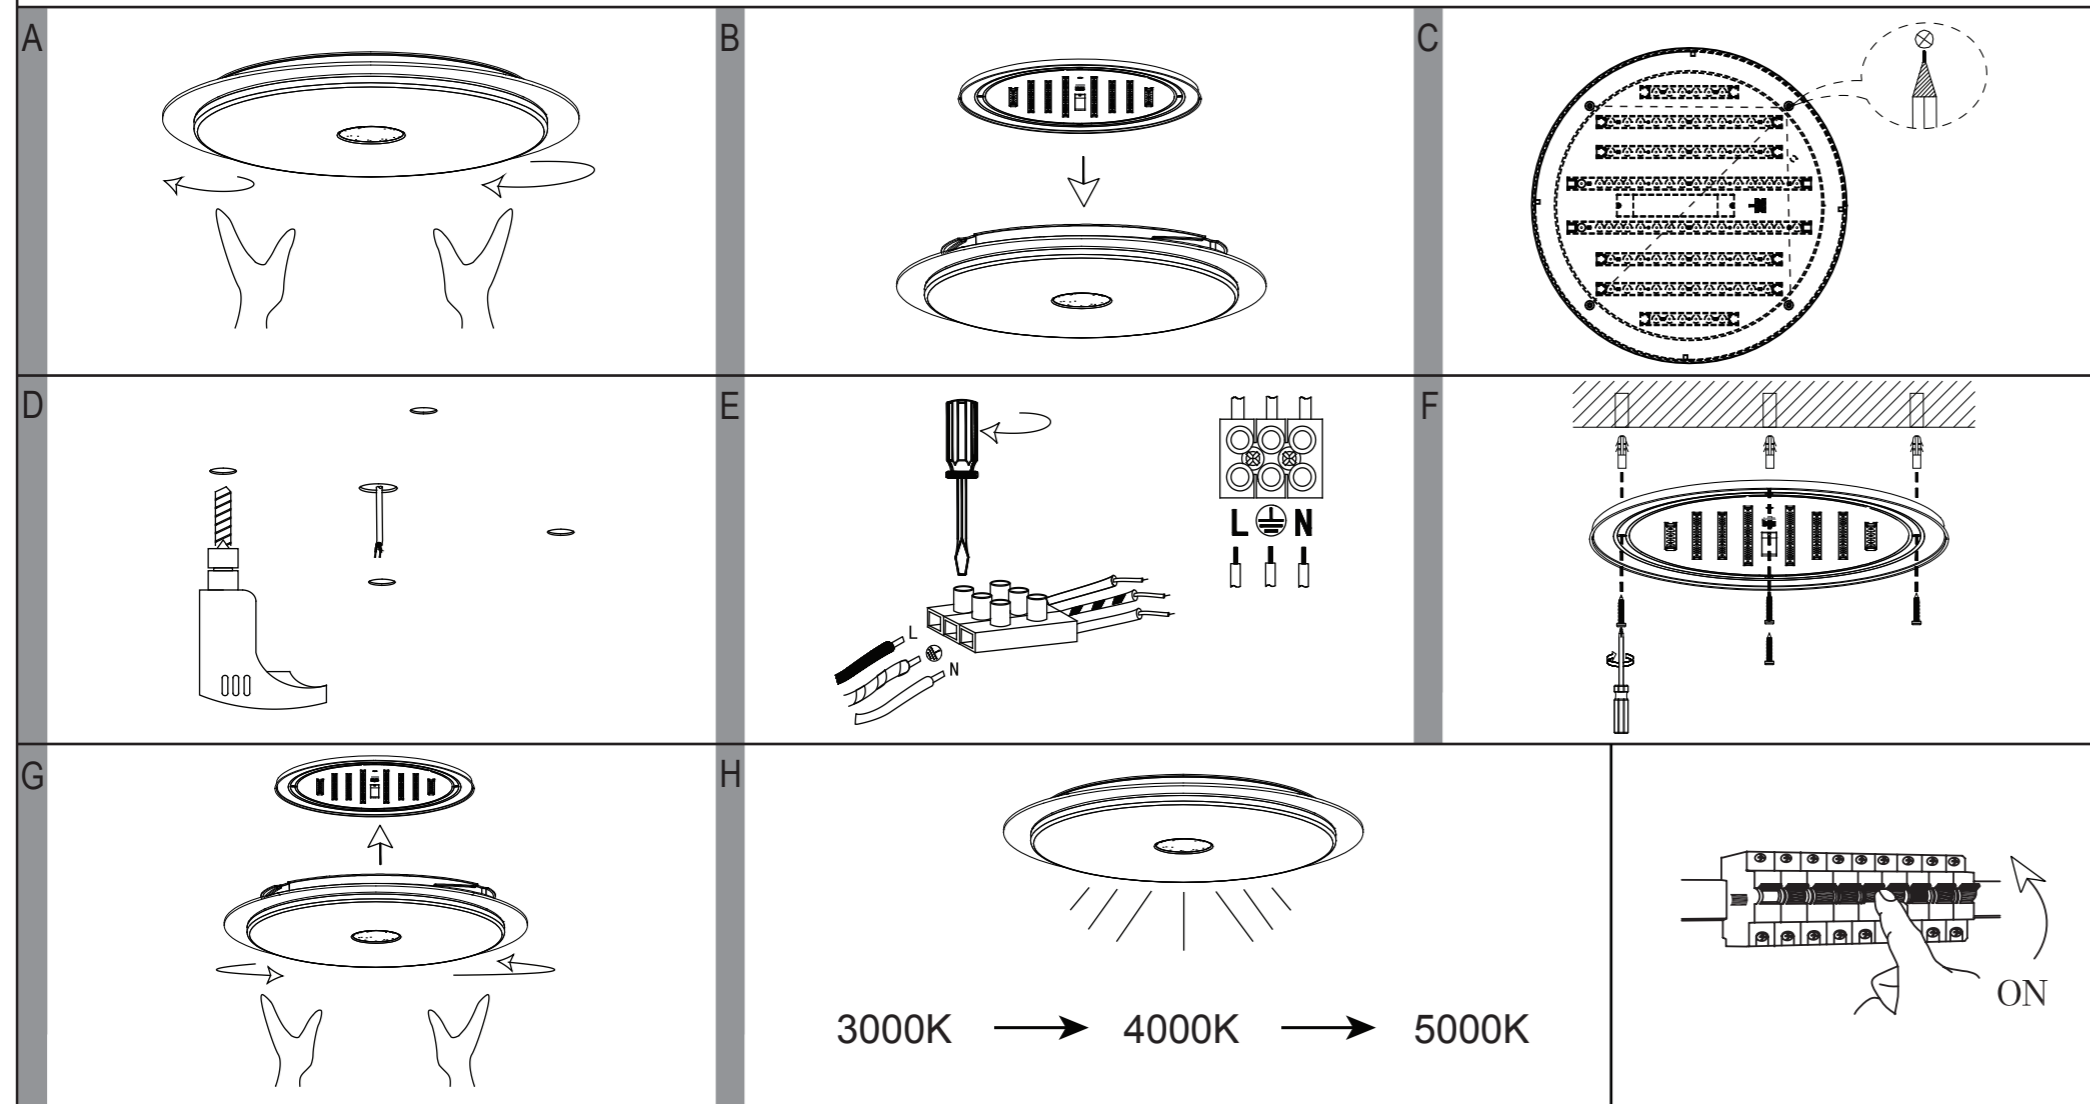

Art.Nr.: 97737

www.eglo.com

297x210mm

front

Instruction for Remote Control (CCT)

back