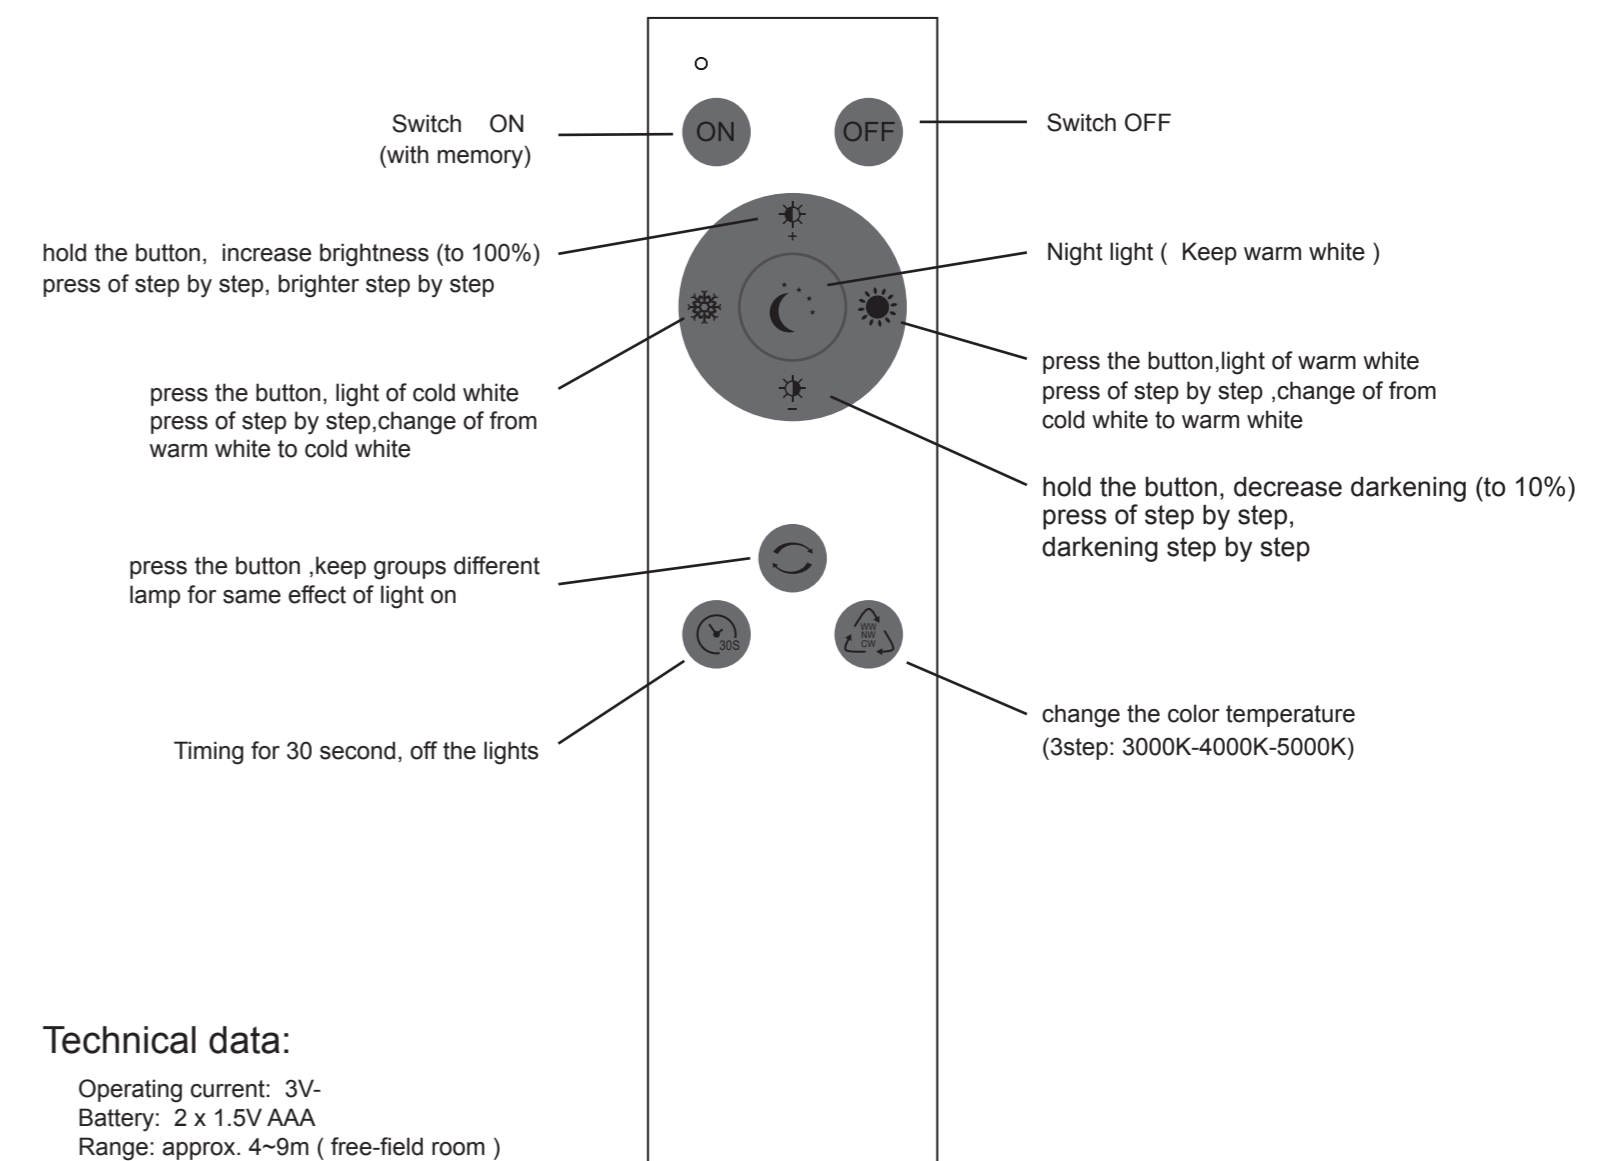

Art.Nr.: 97737

www.eglo.com

297x210mm

front

Instruction for Remote Control (CCT)

back