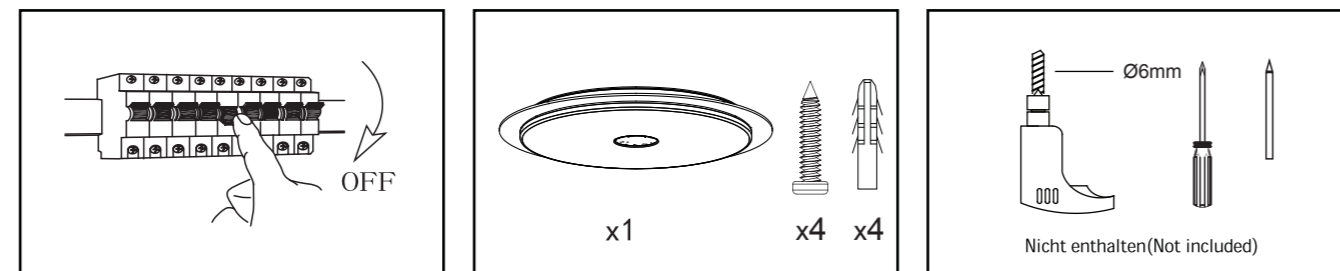

Art.Nr.: 97737

www.eglo.com

297x210mm

front

Instruction for Remote Control (CCT)

back