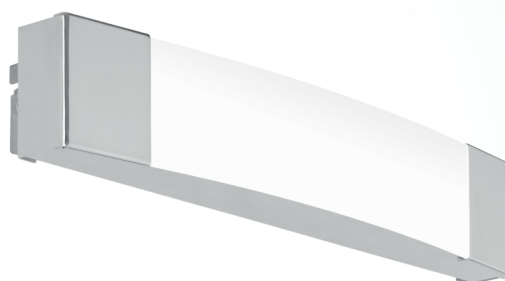

97718 SIDERNO

General Information

Material number	97718
Type	mirror luminaire
Product segment	Indoor
Theme	Bath

Dimensions

Article Width (in inch)	60
Article Length (in inch)	350
Net Weight	0.93 Kilogram
Article Overhang (in inch)	55

Material & Colour

Enclosure Material	steel
Enclosure Colour	chrome
Glass/Shade Material	plastic
Glass/Shade Color	satined

Functionality

Switch Type	without switch
Function	LED not replaceable
Battery	No

Technical Information