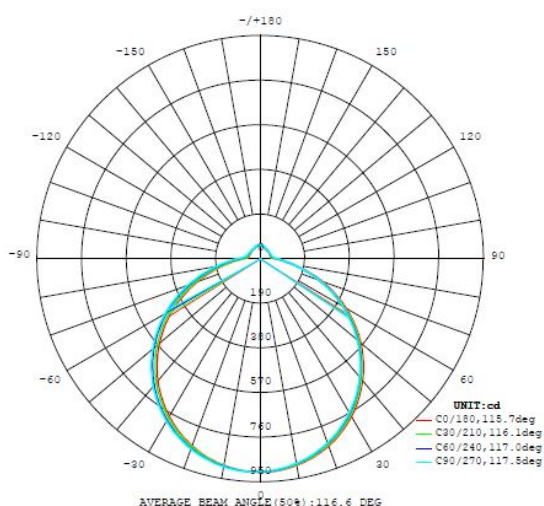

General Information

Material number	97527
Type	ceiling light
Product segment	Indoor
Theme	sonstige / nicht zuordenbar

Dimensions

Article Height (in mm)	85
Article Diameter (in mm)	760
Net Weight (in kg)	3.12 Kilogram

Technical Information

Protection Degree	IP20
Protection Class	1
Mains Voltage	220-240V,50/60Hz
Dimmable	Yes
max. Wattage (1)	54,5W

Illuminant 1

Socket Type (1)	LED
Illuminant Type (1)	LED
Illuminant incl. (1)	Inclusive
Kelvin Complete	3000K, 4000K, 5000K
Light colour Complete	TUNEABLE WHITE
Nominal Lifetime (in h)	25000
Switching Cycles	15000
Energy efficiency class (EEI)	F
Dimmable	Yes
Info changeability□light source/driver	LED + driver can be exchanged by a specialist
Rated Lamp Power (0,1W precision)	60
Colour Tolerance (LED, SDCM)	<6

54,5W 6500l
m

Technical changes reserved

2/2

Contact | Support
eglo.com/en/eglo-worldwide