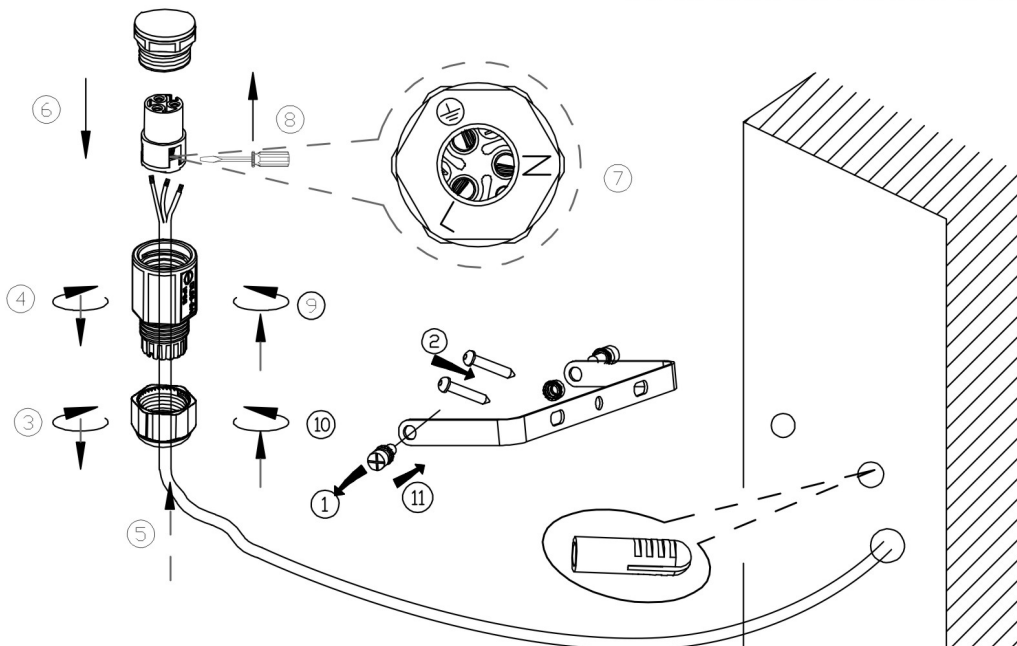

210.00 mm

B

97459/97461/97462/97463
33156/33157/33158/33159

TIME: 5S-300S

LUX: 2LUX-2000LUX

180°

www.eglo.com

145.00 mm