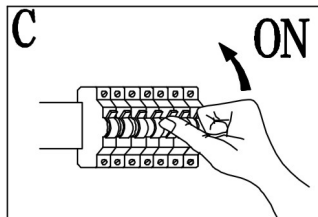

210.00 mm

B

97459/97461/97462/97463
33156/33157/33158/33159

TIME: 5S-300S

LUX: 2LUX-2000LUX

180°

www.eglo.com

145.00 mm