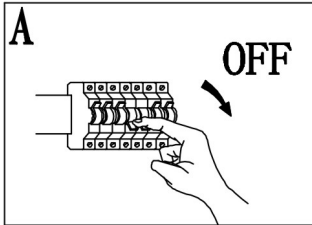

210.00 mm

B

97459/97461/97462/97463
33156/33157/33158/33159

TIME: 5S-300S

LUX: 2LUX-2000LUX

180°

www.eglo.com

145.00 mm