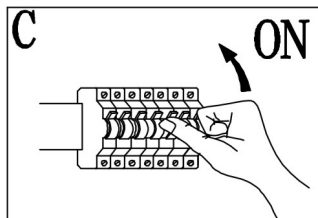

210.00 mm

B

97459/97461/97462/97463
33156/33157/33158/33159

TIME: 5S-300S

LUX: 2LUX-2000LUX

180°

www.eglo.com

145.00 mm