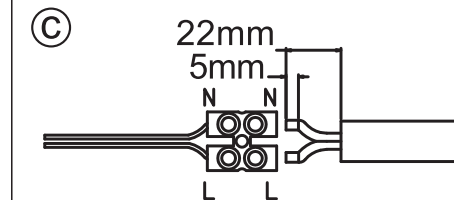

LED mirror lamp

Art.-Nr.: 97059

2X

2X

Nicht enthalten (Not included)

A

OFF

B

C

OK

D

ON