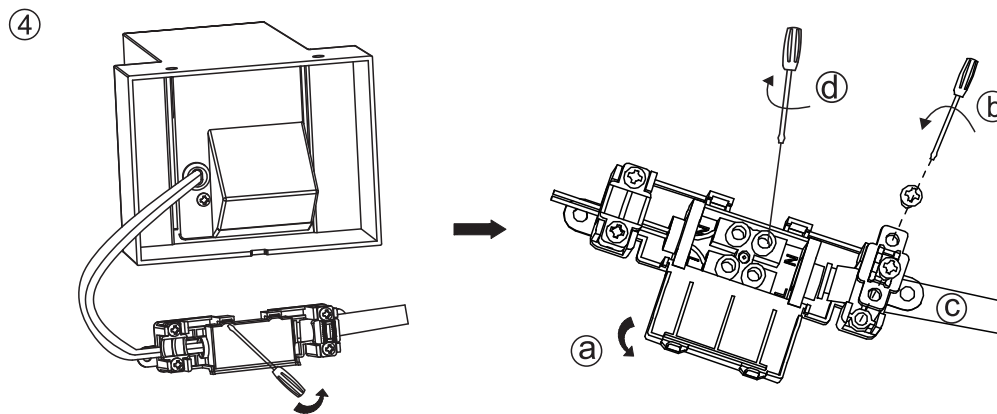

LED mirror lamp

Art.-Nr.: 97059

2X

2X

Nicht enthalten (Not included)

A

OFF

B

C

OK

D

ON