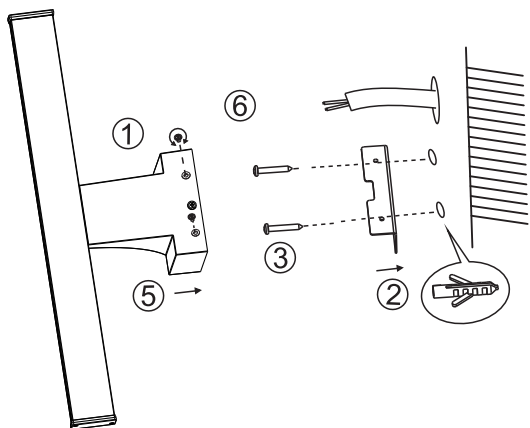

# LED mirror lamp

Art.-Nr.: 97059

2X

2X

Nicht enthalten (Not included)

A

OFF

B