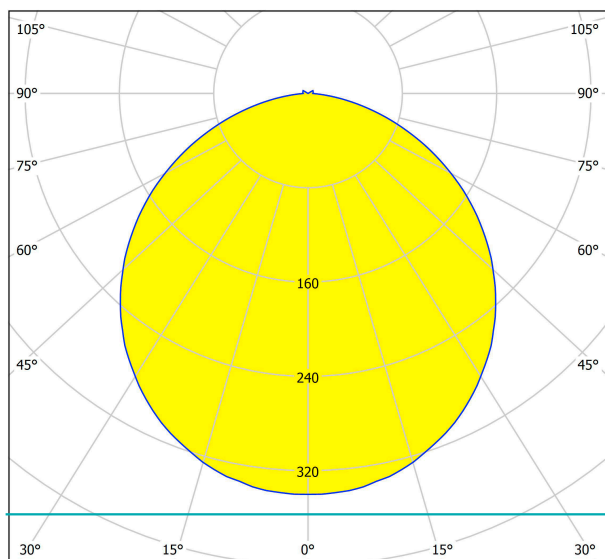

Compatible Dimmers

BERKER - 286710

BUSCH-JAEGER - 2247 U

BUSCH-JAEGER - 6513 U-102

BUSCH-JAEGER - 6519 U

BUSCH-JAEGER - 6523 U

BUSCH-JAEGER - 6524 U

BUSCH-JAEGER - 6591 U-101

CLIPSAL - 32E450UDM

ELKO - 315GLE

GIRA - 0300 00/I01

GIRA - 0307 00/I02

GIRA - 2262 00/I00

GIRA - 238500/I00

HAMILTON - LITESTAT

JUNG - 225 TDE

LEGRAND - 400T

LEGRAND - 7759 03

MERTEN - 5771

OPUS - 852095

OPUS - 852096

PEHA - 433 HAB

PEHA - 434

SIEMENS - 5TC8 284

SIEMENS - 5TC8211-0

18W 2000lm

m

Technical changes reserved

C90 - C270

Contact | Support
eglo.com/en/eglo-worldwide