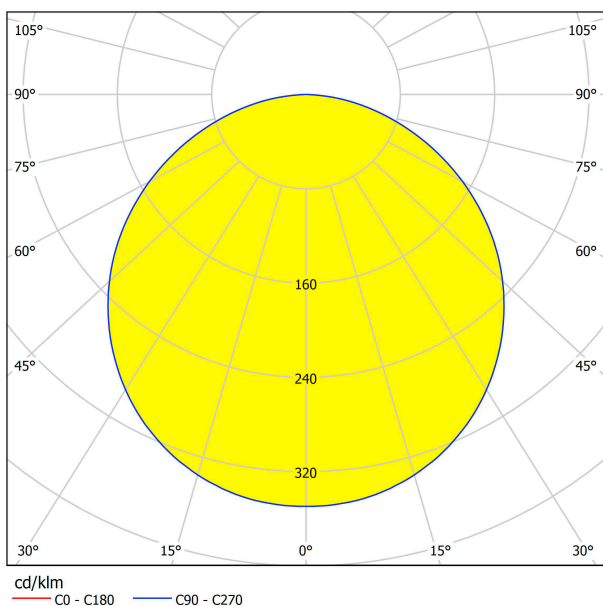

General Information

Material number	96154
Type	grid light
Product segment	Indoor
Theme	sonstige / nicht zuordenbar

Dimensions

Article Height (in mm)	11
Article Width (in mm)	620
Article Length (in mm)	620
Net Weight (in kg)	2.5 Kilogram

Technical Information

Protection Degree	IP20
Protection Class	2
Mains Voltage	220-240V,50/60Hz
Dimmable	No
max. Wattage (1)	35W

Illuminant 1

Socket Type (1)	LED
Illuminant Type (1)	LED
Illuminant incl. (1)	Inclusive
Kelvin Complete	4000K
Light colour Complete	WHITE
Lumen with Cover	3400
Nominal Lifetime (in h)	25000
Switching Cycles	15000
Energy efficiency class (EEI)	E
Dimmable	No
Info changeability□light source/driver	LED + driver can be exchanged by a specialist
Rated Lamp Power (0,1W precision)	40
Colour Tolerance (LED, SDCM)	<6