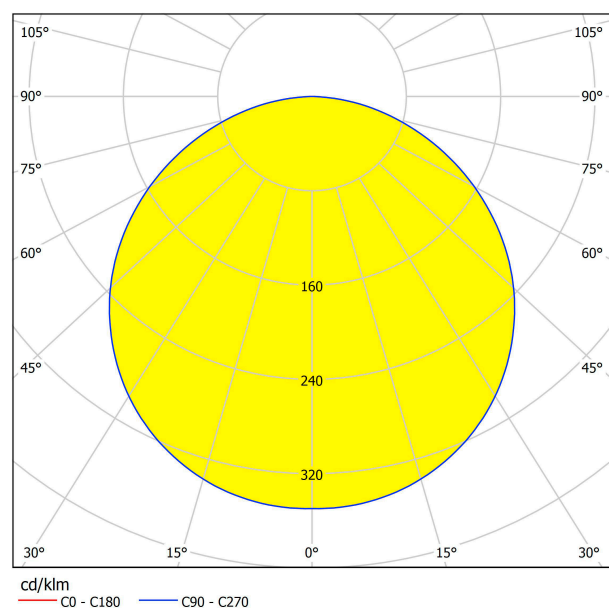

General Information

Material number	96153
Type	grid light
Product segment	Indoor
Theme	sonstige / nicht zuordenbar

Dimensions

Article Height (in mm)	11
Article Width (in mm)	595
Article Length (in mm)	595
Net Weight (in kg)	2.08 Kilogram

Technical Information

Protection Degree	IP20
Protection Class	2
Mains Voltage	220-240V,50/60Hz
Dimmable	No
max. Wattage (1)	33W

Illuminant 1

Socket Type (1)	LED
Illuminant Type (1)	LED
Illuminant incl. (1)	Inclusive
Kelvin Complete	4000K
Light colour Complete	WHITE
Lumen with Cover	3400
Nominal Lifetime (in h)	25000
Switching Cycles	15000
Energy efficiency class (EEI)	E
Dimmable	No
Info changeability□light source/driver	LED + driver can be exchanged by a specialist
Rated Lamp Power (0,1W precision)	40
Colour Tolerance (LED, SDCM)	<6