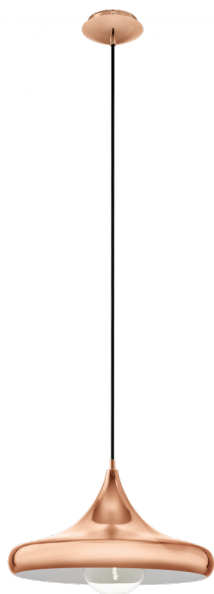

94742 CORETTO 2

General Information

Material number	94742
Type	pendant light
Product segment	Indoor
Theme	Vintage

Dimensions

Article Height (in mm)	1100
Article Diameter (in mm)	400
Net Weight (in kg)	1.45 Kilogram

Material & Colour

Enclosure Material	steel
Enclosure Colour	copper

Functionality

Switch Type	without switch
Battery	No

Technical Information

Protection Degree	IP20
Protection Class	1
Mains Voltage	220-240V,50/60Hz
Operation Voltage	220-240V,50/60Hz
max. Wattage (1)	1X60W

Illuminant 1

Illuminant Type (1)	E27
Illuminant incl. (1)	Exclusive
Socket Type (1)	E27

E27

1X60
W