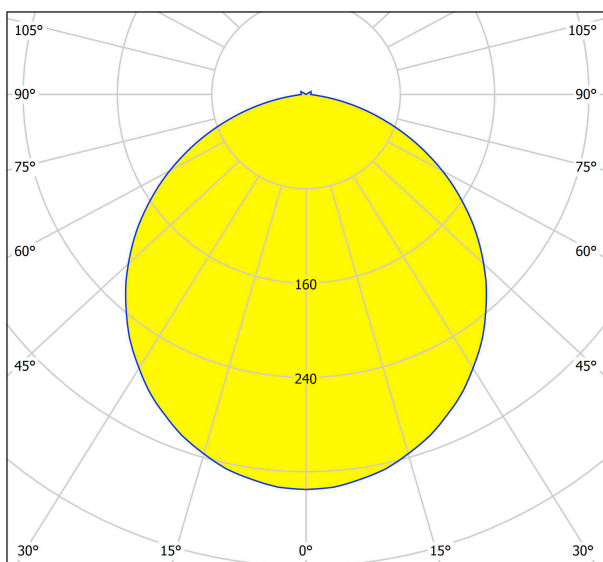

Technical Information

Protection Degree	IP20
Protection Class	1
Mains Voltage	220-240V,50/60Hz
Operation Voltage	220-240V,50/60Hz
Dimmable	No
max. Wattage (1)	4X5,4W

Illuminant 1

Socket Type (1)	LED
Illuminant Type (1)	LED
Illuminant incl. (1)	Inclusive
Lumen Complete	2200
Kelvin Complete	3000K
Light colour Complete	WARM WHITE
Energy efficiency class (EEI)	F
Dimmable	No
Info changeability□light source/driver	LED + driver can be exchanged by a specialist

4X5,4 W   2200lm

cd
— C0 - C180   — C90 - C270