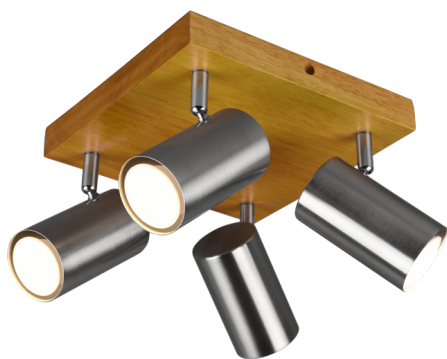

Spot

MARLEY – 812400407

excl. 4x GU10 · max. 35W

- **Ceiling mounting**
- **IP20**
- **Lamp(s) not included**

Material construction

Metal · Nickel mat

Product dimensions

Width: 22cm
Height: 16cm
Depth: 22cm
Weight: 1,36kg

EAN Code: 4017807488036
Customs number: 94051990900

Packaging dimensions & weight

Quantities: 1
Width: 23cm
Height: 13,5cm
Depth: 24cm
Weight: 1,550kg