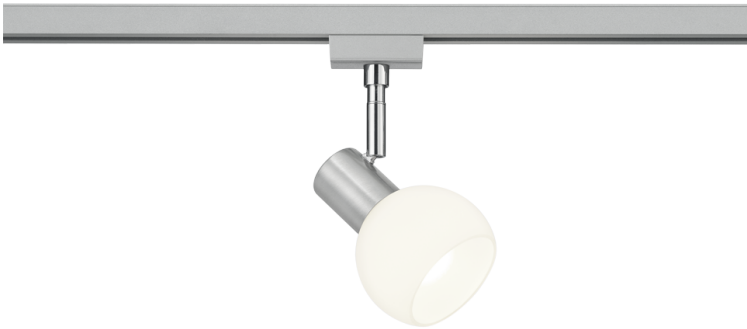

Spot

DUOLINE – 78170107

excl. 1x E14 · max. 25W

- **Wall- & ceiling mounting**
- **IP20**
- **Lamp(s) not included**

Material construction

Metal · Nickel mat
Glass · White

Product dimensions

Width: 14cm
Height: 16cm
Depth: 9cm
Weight: 0,24kg

EAN Code: 4017807471663
Customs number: 94051950000

Packaging dimensions & weight

Quantities: 1
Width: 12cm
Height: 13,5cm
Depth: 12cm
Weight: 0,370kg