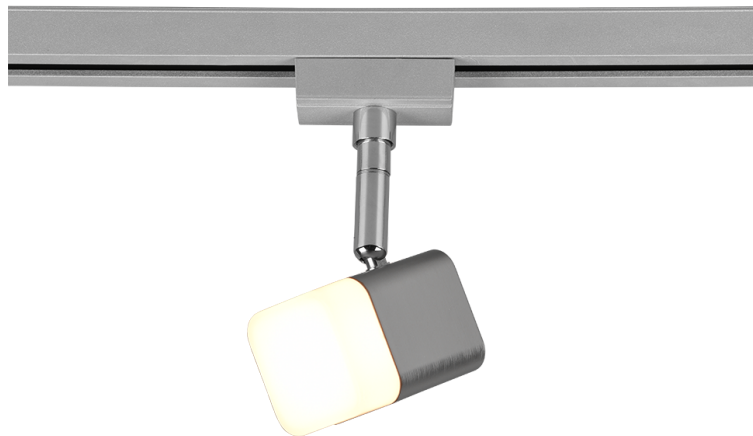

Spot

DUOLINE – 78150107

incl. 1x SMD LED, 3,5W · 1x 330lm, 3000K

- **Externally dimmable**
- **Wall- & ceiling mounting**
- **IP20**

Material construction

Metal · Nickel mat

Product dimensions

Width: 5cm
Height: 14cm
Depth: 8cm
Weight: 0,165kg

Technical data

Light source: SMD – LED (integrated)
Watt: 3,5W
Lumen: 1x 330lm
Kelvin: 3000K
Color rendering (CRI): > 80 CRI
Lifetime: 20000H
Switching cycles: 15000x ON/OFF

Support & Download Links

[Manual](#)
[Drawing](#)
[Safety notes](#)
[Warranty Statement](#)

operating voltage: 230V ~ 50Hz
Protection grade: 2
IP classification: IP20

Dealer information

EAN Code: 4017807505894
Customs number: 94051190900

Packaging dimensions & weight

Quantities: 1
Width: 8cm
Height: 15,5cm
Depth: 7cm
Weight: 0,270kg