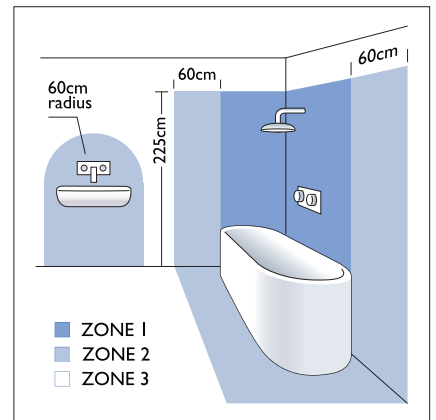

24w LED		incl.
520mA Driver		incl.
3000K*	1440 lm*	CRI 80*

Zone	<b>2</b>	<b>3</b>
------	----------	----------

Astro Lighting Ltd.  
G2 River Way, Harlow  
CM20 2DP, Great Britain

T: +44 (0) 1279 427001  
F: +44 (0) 1279 427002  
sales@astrolighting.co.uk  
www.astrolighting.co.uk