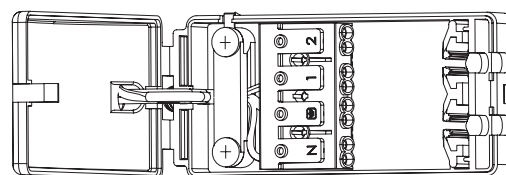

73786

ShieldECO

FEATURES

- 5 years (2 years + 3 years) extended warranty
- Constructed from steel & acrylic
- Matt white & clear acrylic finish
- Complete with integrated control gear
- Fire rated to 30, 60 & 90 minutes
- IP65. Suitable for bathroom zone 2
- Suitable for bathroom zone 1 if used in conjunction with a 30MA RCD

SPEC DATA

LED module wattage:	4W
Product wattage:	5W
Product Lumen:	500
Kelvin:	4000K
Energy Rating:	A++
Dimmable:	Yes
Beam Angle:	60°
Power Factor:	0.9
CRI:	80
Lifetime (Hours):	30000
LED Type:	SMD
SDCM:	<6
Product Voltage:	220-240V
IP Rating:	IP65
Cut out:	D57mm
Operating Temp:	-20 to 40 Degree
Product Weight (KG):	0.19
Minimum Cavity Depth (mm):	90mm
Terminal Block:	4-way Quick fit
Class:	2

ACCESSORIES

- 75021, Dimmer Module 150W
- 75917, Trimless bezel round
- 78529, Trimless bezel square

Quick fit