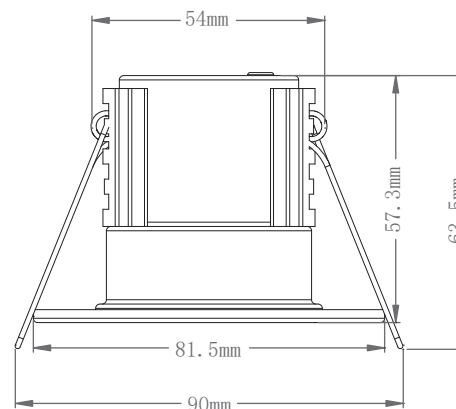

73786

ShieldECO

FEATURES

- 5 years (2 years + 3 years) extended warranty
- Constructed from steel & acrylic
- Matt white & clear acrylic finish
- Complete with integrated control gear
- Fire rated to 30, 60 & 90 minutes
- IP65. Suitable for bathroom zone 2
- Suitable for bathroom zone 1 if used in conjunction with a 30MA RCD

SPEC DATA

LED module wattage:	4W
Product wattage:	5W
Product Lumen:	500
Kelvin:	4000K
Energy Rating:	A++
Dimmable:	Yes
Beam Angle:	60°
Power Factor:	0.9
CRI:	80
Lifetime (Hours):	30000
LED Type:	SMD
SDCM:	<6
Product Voltage:	220-240V
IP Rating:	IP65
Cut out:	D57mm
Operating Temp:	-20 to 40 Degree
Product Weight (KG):	0.19
Minimum Cavity Depth (mm):	90mm
Terminal Block:	4-way Quick fit
Class:	2

ACCESSORIES

- 75021, Dimmer Module 150W
- 75917, Trimless bezel round
- 78529, Trimless bezel square

Quick fit