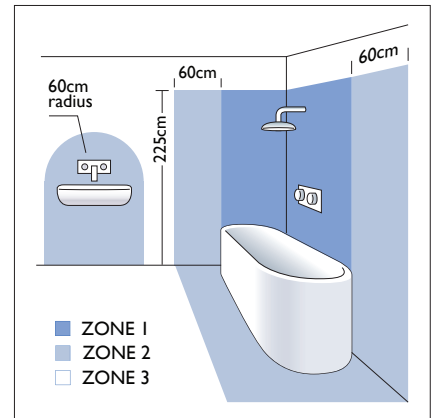

7360 Enna Square Switched

■ astro

1x3w LED		incl.
700mA Driver		incl.
2700K*	95 lm*	CRI 80*

Zone	3
------	----------

*based on 85% driver efficiency

Astro Lighting Ltd.
G2 River Way, Harlow
CM20 2DP, Great Britain