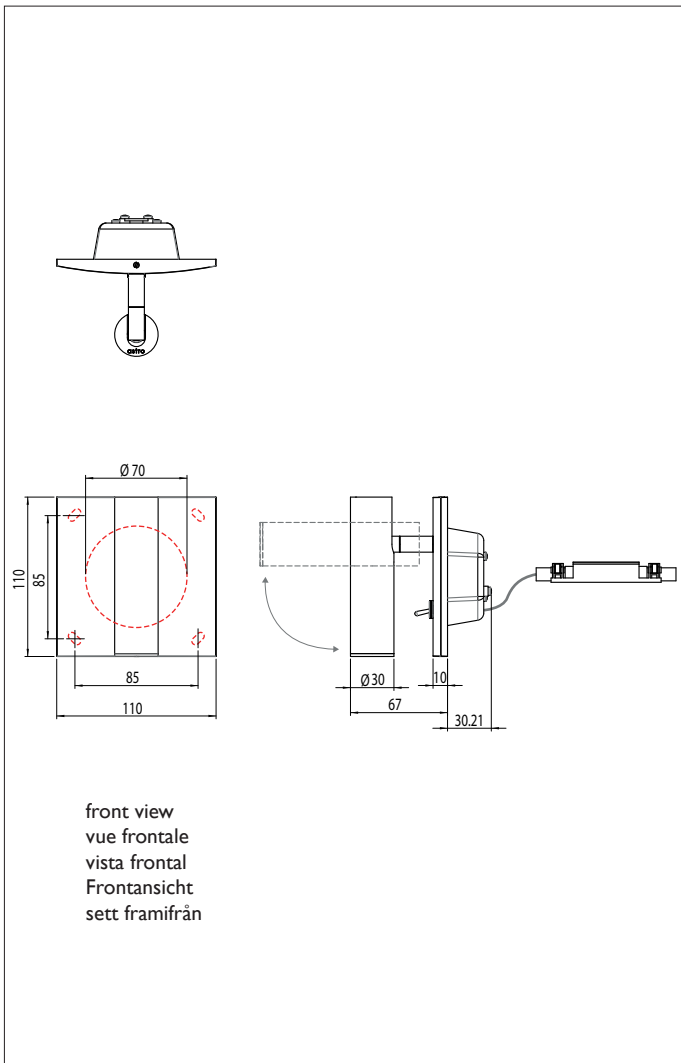

7360 Enna Square Switched

■ astro

1x3w LED		incl.
700mA Driver		incl.
2700K*	95 lm*	CRI 80*

Zone	3
------	----------

*based on 85% driver efficiency

Astro Lighting Ltd.
G2 River Way, Harlow
CM20 2DP, Great Britain