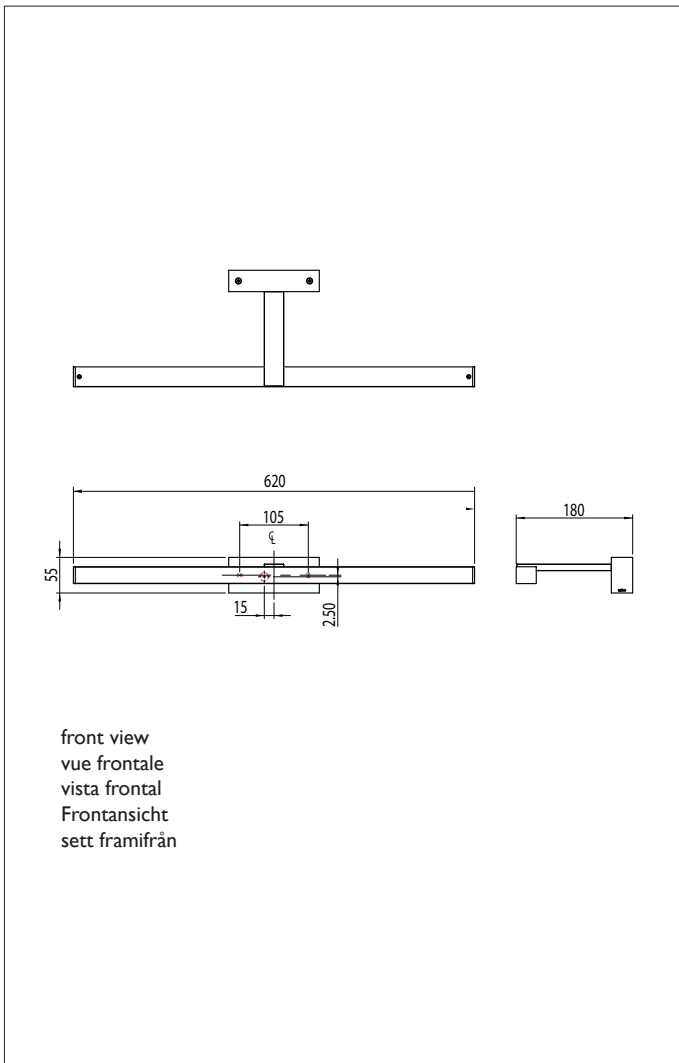

# 7349 Kashima 620 LED

■ astro

7.2w LED		incl.
350mA Driver		incl.
3000K*	387 lm*	CRI 80*

Zone	<b>2</b>	<b>3</b>
------	----------	----------

\*based on 85% driver efficiency

Astro Lighting Ltd.  
G2 River Way, Harlow  
CM20 2DP, Great Britain