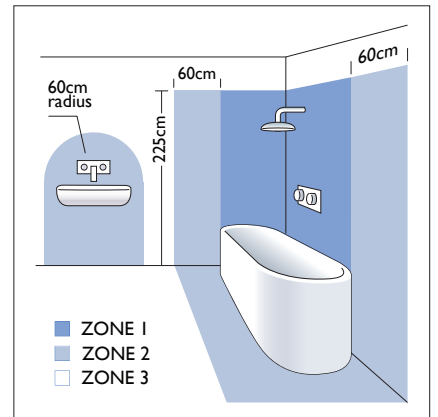

7.2w LED		incl.

3000K	Samsung LED

Driver		incl.

Zone	2	3