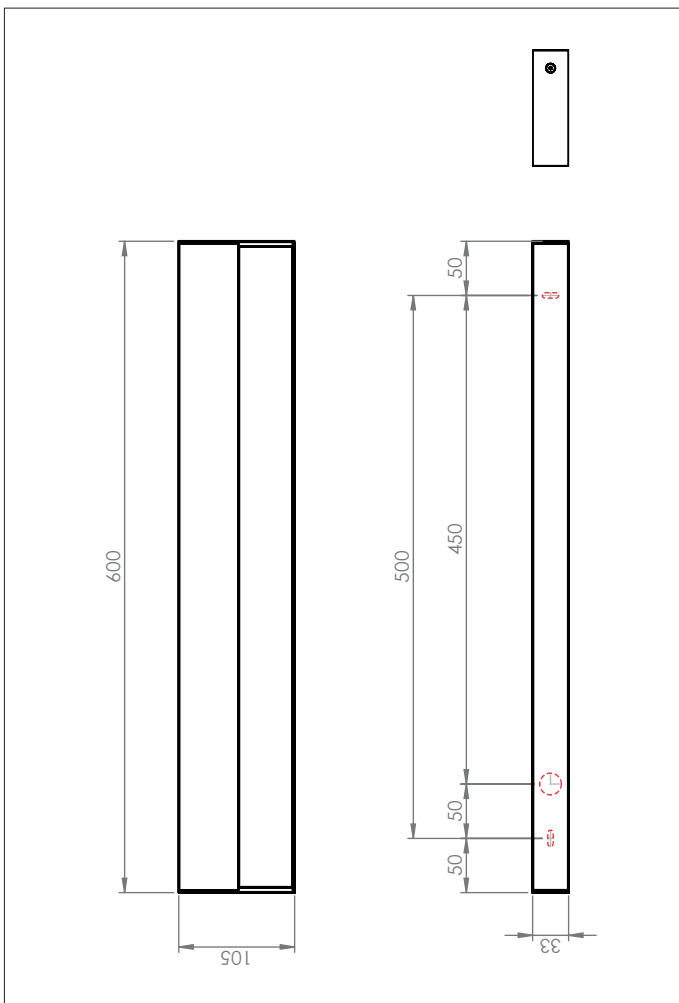

727I Axios 600

7.2w LED		incl.
-------------	--	-------

3000K	Samsung LED
-------	-------------

Driver		incl.
--------	--	-------

Zone	2	3
------	----------	----------

Astro Lighting Ltd.
G2 River Way, Harlow
CM20 2DP, Great Britain