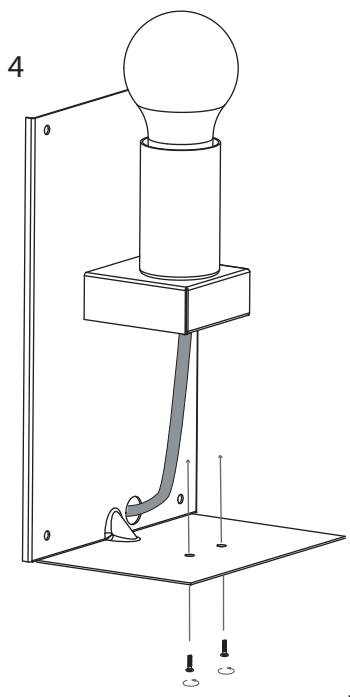

**3a**

House Wiring Colours	Fitting Wire Colour
Neutral Blue or Black	Blue
Earth Green and Yellow	Green and Yellow
Live Red or Brown	Brown