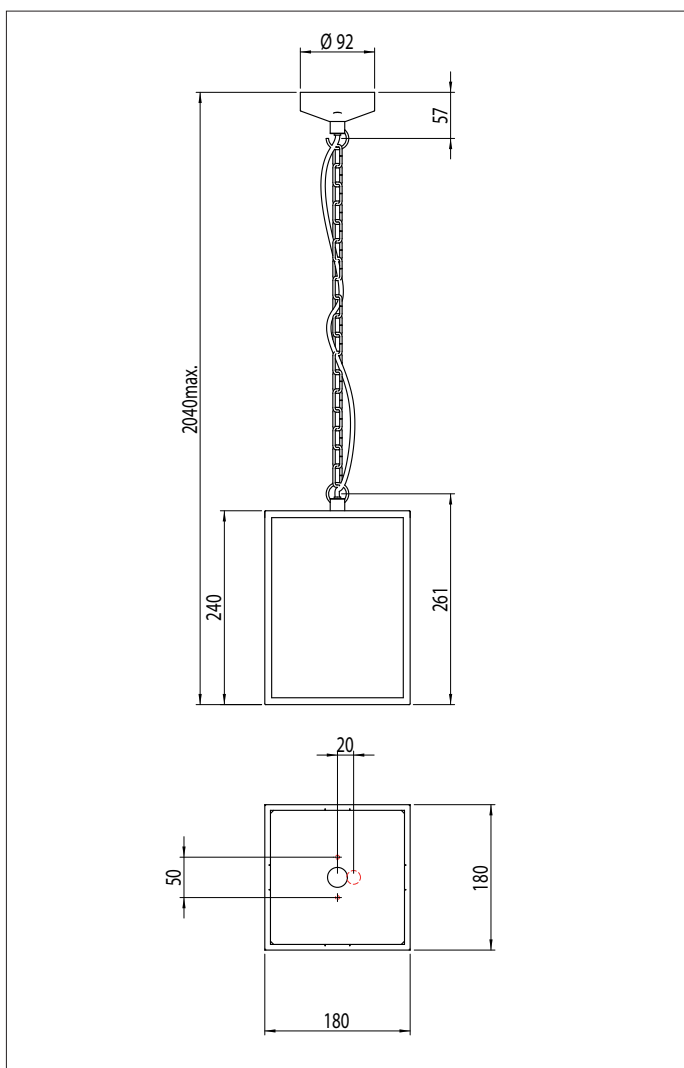

7207 Homefield Pendant

■ astro

Astro Lighting Ltd.
G2 River Way, Harlow
CM20 2DP, Great Britain

T: +44 (0) 1279 427001
F: +44 (0) 1279 427002
sales@astrolighting.co.uk
www.astrolighting.co.uk