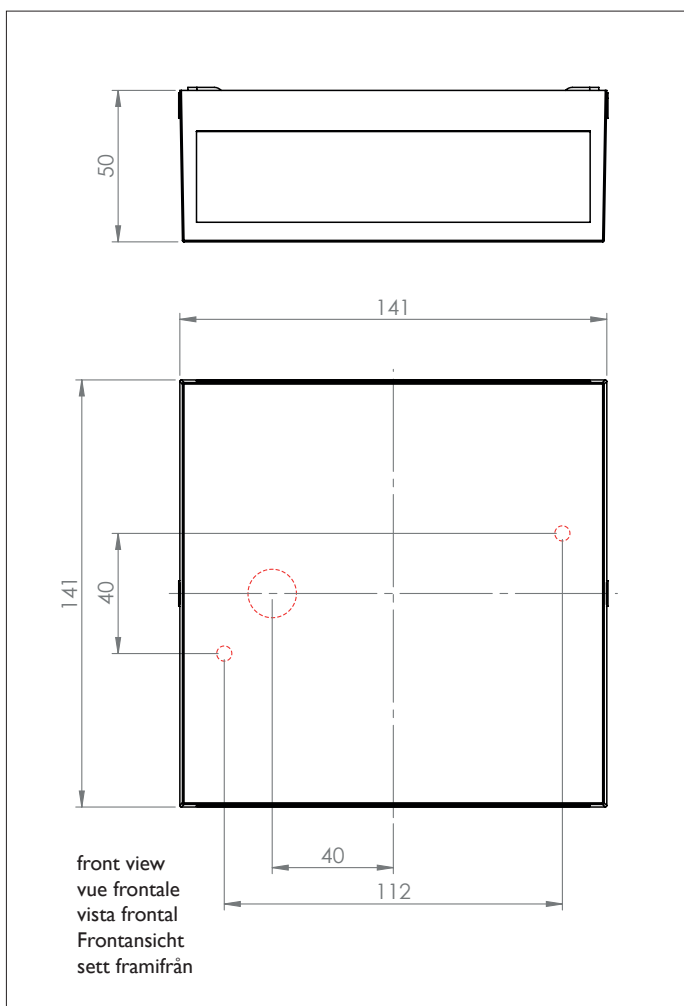

7202 Elis Twin

6 x 1w LED		incl.
------------	---	-------

LED Driver		incl.
------------	---	-------

Zone	Not Applicable	
------	----------------	--

Astro Lighting Ltd.
G2 River Way, Harlow
CM20 2DP, Great Britain