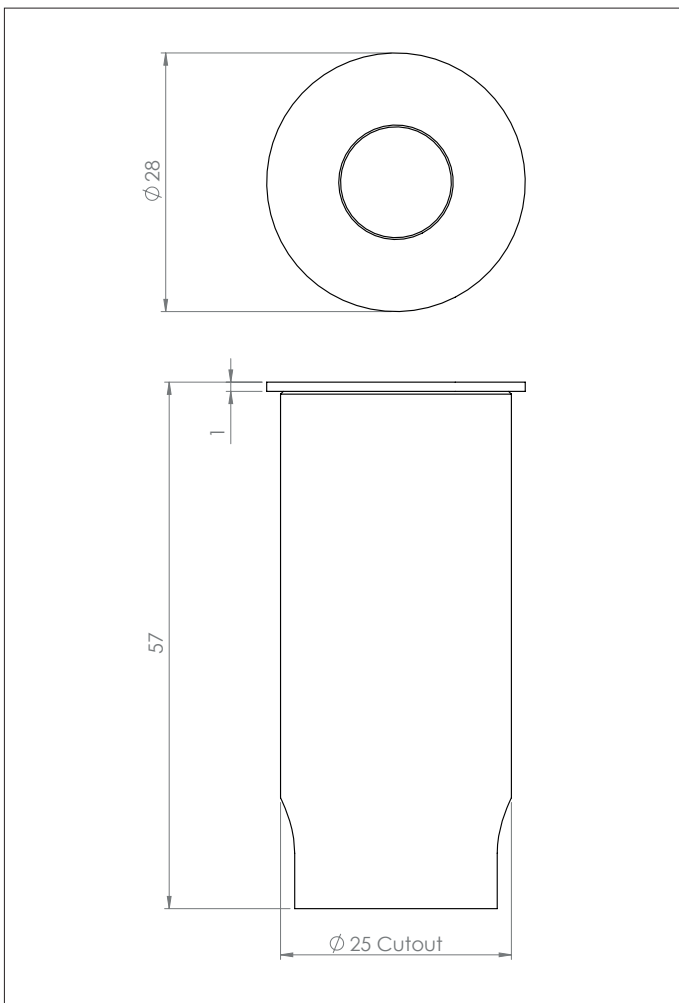

7199 Terra 28 Round

1 x 1w LED		incl.
------------	--	-------

350mA Driver		excl.
--------------	--	-------

Zone	Not Applicable	
------	----------------	--

Astro Lighting Ltd.
G2 River Way, Harlow
CM20 2DP, Great Britain