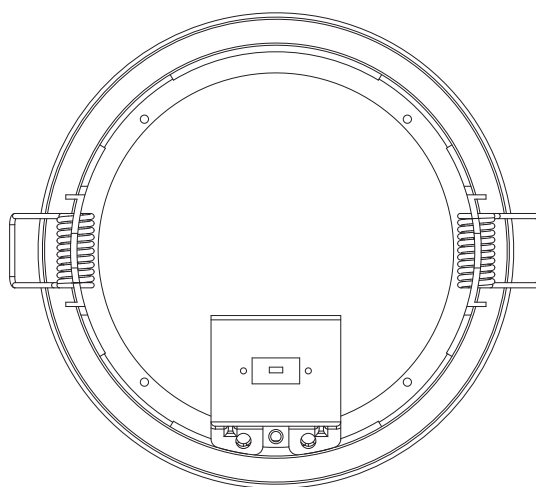

71512

OrbitalPRO

FEATURES

- 5 years (2 years + 3 years) extended warranty
- Constructed from die cast aluminium alloy & steel
- Matt white finish
- Complete with LED Eaglerise driver
- Colour Changing Technology (CCT) 3000K or 5000K
- Anti-glare indirect light source creating a stylish clean look
- Fire rated to 30 minutes
- IP65. Suitable for bathroom zone 2
- Suitable for bathroom zone 1 if used in conjunction with a 30MA RCD
- Can be covered with insulation

SPEC DATA

Product Wattage:	12W
Product Lumen:	700
Lumen/W:	58
Kelvin:	3000K-5000K
Energy Rating:	A+
Dimmable:	Yes
Beam Angle:	120°
CRI:	80
Lifetime (Hours):	30000
LED Type:	SMD
Driver Brand:	Eagerise
SDCM:	<6
Driver Type:	Constant current 250mA
Product Voltage:	220-240V
Cut out:	Ø125mm
Operating Temp:	-20 to 40 Degree
Product Weight (KG):	0.325
Minimum Cavity Depth:	55mm
Terminal Block:	4-way fix
Class:	2

ACCESSORIES

54759, Emergency LED conversion kit EMST
75021, Dimmer Module 150W

Quick fit