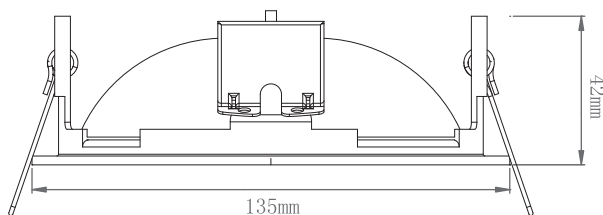

71512

OrbitalPRO

FEATURES

- 5 years (2 years + 3 years) extended warranty
- Constructed from die cast aluminium alloy & steel
- Matt white finish
- Complete with LED Eaglerise driver
- Colour Changing Technology (CCT) 3000K or 5000K
- Anti-glare indirect light source creating a stylish clean look
- Fire rated to 30 minutes
- IP65. Suitable for bathroom zone 2
- Suitable for bathroom zone 1 if used in conjunction with a 30MA RCD
- Can be covered with insulation

SPEC DATA

Product Wattage:	12W
Product Lumen:	700
Lumen/W:	58
Kelvin:	3000K-5000K
Energy Rating:	A+
Dimmable:	Yes
Beam Angle:	120°
CRI:	80
Lifetime (Hours):	30000
LED Type:	SMD
Driver Brand:	Eagerise
SDCM:	<6
Driver Type:	Constant current 250mA
Product Voltage:	220-240V
Cut out:	Ø125mm
Operating Temp:	-20 to 40 Degree
Product Weight (KG):	0.325
Minimum Cavity Depth:	55mm
Terminal Block:	4-way fix
Class:	2

ACCESSORIES

54759, Emergency LED conversion kit EMST
75021, Dimmer Module 150W

Quick fit