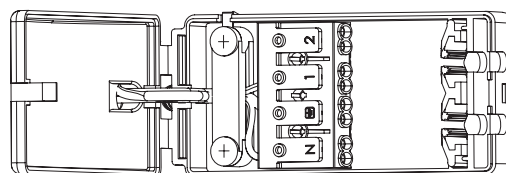

71512

OrbitalPRO

FEATURES

- 5 years (2 years + 3 years) extended warranty
- Constructed from die cast aluminium alloy & steel
- Matt white finish
- Complete with LED Eaglerise driver
- Colour Changing Technology (CCT) 3000K or 5000K
- Anti-glare indirect light source creating a stylish clean look
- Fire rated to 30 minutes
- IP65. Suitable for bathroom zone 2
- Suitable for bathroom zone 1 if used in conjunction with a 30MA RCD
- Can be covered with insulation

SPEC DATA

Product Wattage:	12W
Product Lumen:	700
Lumen/W:	58
Kelvin:	3000K-5000K
Energy Rating:	A+
Dimmable:	Yes
Beam Angle:	120°
CRI:	80
Lifetime (Hours):	30000
LED Type:	SMD
Driver Brand:	Eagerise
SDCM:	<6
Driver Type:	Constant current 250mA
Product Voltage:	220-240V
Cut out:	Ø125mm
Operating Temp:	-20 to 40 Degree
Product Weight (KG):	0.325
Minimum Cavity Depth:	55mm
Terminal Block:	4-way fix
Class:	2

ACCESSORIES

54759, Emergency LED conversion kit EMST
75021, Dimmer Module 150W

Quick fit