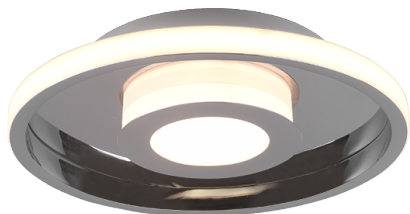

Ceiling lamp

ASCARI – 680810306

incl. 1x SMD LED, 28W · 1x 3200lm, 3000K

- **Dimmable via switch**
- **Ceiling mounting**
- **Not suitable for external dimmer**
- **IP44**

Material construction

Metal · Chrome

Product dimensions

Height: 6cm
Diameter: 30cm
Weight: 1,535kg

Technical data

Light source: SMD – LED (integrated)
Watt: 28W
Lumen: 1x 3200lm
Kelvin: 3000K
Color rendering (CRI): > 80 CRI
Lifetime: 25000H
Switching cycles: 15000x ON/OFF