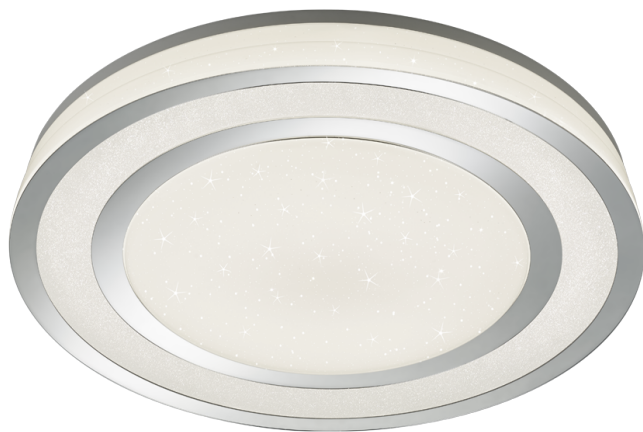

Ceiling lamp

## **NORIAKI – 679210106**

incl. 1x SMD LED, 40W · 1x 4750lm, 3000 - 5000K

- **Separately switchable**
- **Remote control**
- **Integrated dimmer**
- **Light color infinitely variable**
- **Night light**
- **Not suitable for external dimmer**
- **Starlight effect**
- **Wall- & ceiling mounting**
- **Memory function**
- **IP20**

### **Material construction**

Plastic · Chrome

### **Product dimensions**

Height: 10cm  
Diameter: 59cm  
Weight: 2,075kg