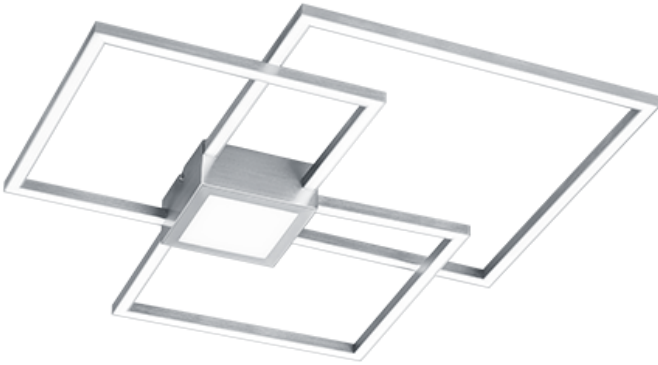

Ceiling lamp

HYDRA – 676210407

incl. 1x LED, 38W · 1x 4400lm, 3000K

- **Dimmable via switch**
- **Wall- & ceiling mounting**
- **IP20**
- **Not dimmable**

Material construction

Metal · Nickel mat

Product dimensions

Width: 65cm
Height: 6cm
Depth: 66cm
Weight: 1,625kg

Technical data

Light source: LED – LED (integrated)
Watt: 38W
Lumen: 1x 4400lm
Kelvin: 3000K
Lifetime: 30000H
Switching cycles: 15000x ON/OFF

Support & Download Links