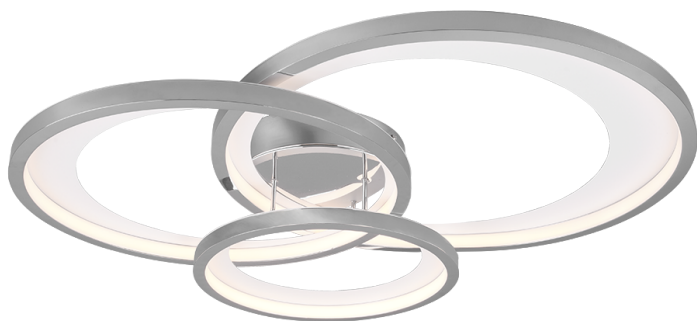

Ceiling lamp

GRANADA – 673810306

incl. 1x SMD LED, 36W · 1x 4300lm, 3000K

- **Dimmable via switch**
- **Ceiling mounting**
- **IP20**

Material construction

Metal · Chrome

Product dimensions

Width: 71cm
Height: 10cm
Depth: 63cm
Weight: 2,32kg

Technical data

Light source: SMD – LED (integrated)
Watt: 36W
Lumen: 1x 4300lm
Kelvin: 3000K
Color rendering (CRI): > 80 CRI
Lifetime: 30000H
Switching cycles: 15000x ON/OFF

Support & Download Links

[Manual](#)
[Drawing](#)
[Safety notes](#)
[Warranty Statement](#)

operating voltage: 230V ~ 50Hz
Protection grade: 1
IP classification: IP20

Dealer information

EAN Code: 4017807505689
Customs number: 94051190900

Packaging dimensions & weight

Quantities: 1
Width: 64cm
Height: 13cm
Depth: 75cm
Weight: 3,375kg