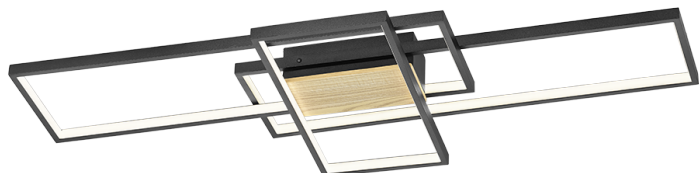

Ceiling lamp

## TUCSON – 672610332

incl. 1x SMD, 35W · 1x 4400lm, 3000K

- **Dimmable via switch**
- **Wall- & ceiling mounting**
- **IP20**
- **Not dimmable**

### Material construction

Metal - Black mat

### Product dimensions

Width: 104cm  
Height: 9cm  
Depth: 42cm  
Weight: 2,195kg