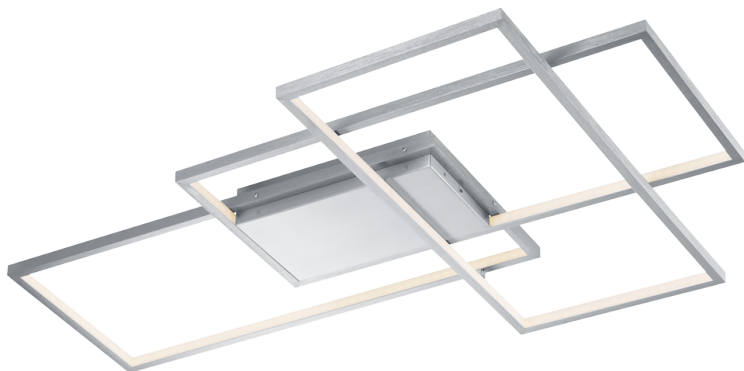

Ceiling lamp

## THIAGO – 652690307

incl. 1x SMD LED, 39W · 1x 4500lm, 3000 - 6000K

- Remote control
- Integrated dimmer
- Light color infinitely variable
- Not suitable for external dimmer
- Wall- & ceiling mounting
- RGBW Colorchanging
- Memory function
- IP20
- WiZ Connected

### Material construction

Metal · Nickel mat

### Product dimensions

Width: 114cm  
Height: 8cm  
Depth: 75cm  
Weight: 2,71kg