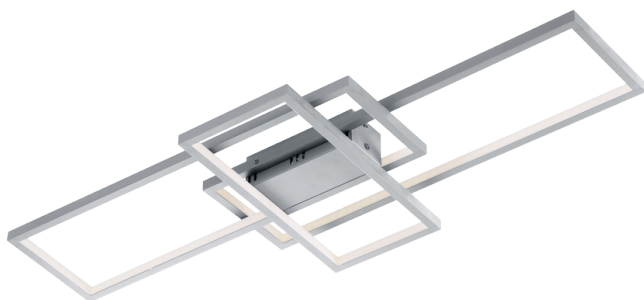

Ceiling lamp

THIAGO – 652610307

incl. 1x SMD LED, 36W · 1x 3000lm, 3000 - 6000K

- Remote control
- Integrated dimmer
- Light color infinitely variable
- Not suitable for external dimmer
- Wall- & ceiling mounting
- RGBW Colorchanging
- Memory function
- IP20
- WiZ Connected

Material construction

Metal · Nickel mat

Product dimensions

Width: 104cm
Height: 8cm
Depth: 42cm
Weight: 1,835kg

Technical data

Light source: SMD – LED (integrated)
Watt: 36W
Lumen: 1x 3000lm
Kelvin: 3000 - 6000K
Color rendering (CRI): > 80 CRI
Lifetime: 30000H
Switching cycles: 15000x ON/OFF

Packaging dimensions & weight

Quantities: 1
Width: 46cm
Height: 109cm
Depth: 10,5cm
Weight: 2,950kg