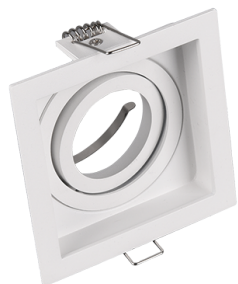

Recessed lighting

KENAI – 651600131

excl. 1x GU10 · max. 15W

- **Sleuable**
- **Ceiling mounting**
- **IP20**
- **Lamp(s) not included**

Material construction

Metal · White mat

Product dimensions

Width: 9cm
Height: 10cm
Depth: 9cm
mounting depth: 11cm
ceiling cut-out: 8,5cm
Weight: 0,162kg