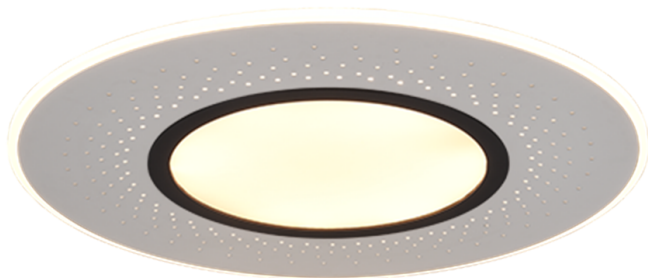

Ceiling lamp

## VERUS – 626919307

incl. 1x SMD LED, 70W · 1x 8400lm, 2700 - 6500K

- Remote control
- Integrated dimmer
- Light color infinitely variable
- Night light
- Ceiling mounting
- Not suitable for external dimmer
- Memory function
- IP20

### Material construction

Metal · Nickel mat

### Technical data

Light source: SMD – LED (integrated)  
Watt: 70W  
Lumen: 1x 8400lm  
Kelvin: 2700 - 6500K  
Color rendering (CRI): > 80 CRI  
Lifetime: 30000H  
Switching cycles: 15000x ON/OFF  
  
operating voltage: 230V ~ 50Hz  
Protection grade: 1  
IP classification: IP20