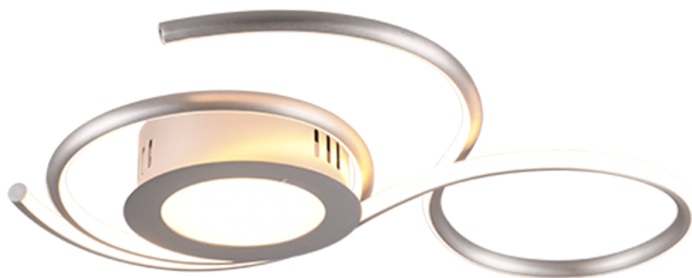

Ceiling lamp

JIVE – 623410207

incl. 1x SMD LED, 36W · 1x 4300lm, 2700 - 6000K

- **Separately switchable**
- **Remote control**
- **Integrated dimmer**
- **Light color infinitely variable**
- **Night light**
- **Wall- & ceiling mounting**
- **IP20**

Material construction

Metal · Nickel mat

Product dimensions

Width: 50cm
Height: 7cm
Depth: 45cm
Weight: 1,425kg

Technical data

Light source: SMD – LED (integrated)
Watt: 36W
Lumen: 1x 4300lm
Kelvin: 2700 - 6000K
Color rendering (CRI): > 80 CRI
Lifetime: 30000H
Switching cycles: 15000x ON/OFF