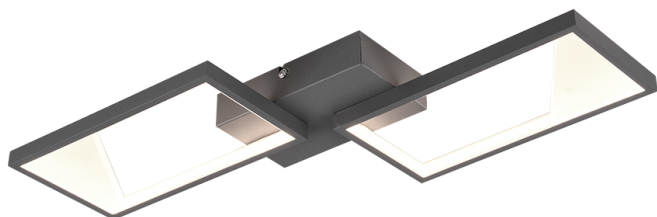

Ceiling lamp

CAFU – 623210242

incl. 1x SMD LED, 14W · 1x 1400lm, 3000K

- **Externally dimmable**
- **Dimmable via switch**
- **Wall- & ceiling mounting**
- **IP20**

Material construction

Metal - Anthracite

Product dimensions

Width: 53cm
Height: 5cm
Depth: 27cm
Weight: 0,935kg

Technical data

Light source: SMD – LED (integrated)
Watt: 14W
Lumen: 1x 1400lm
Kelvin: 3000K
Color rendering (CRI): > 80 CRI
Lifetime: 30000H
Switching cycles: 15000x ON/OFF