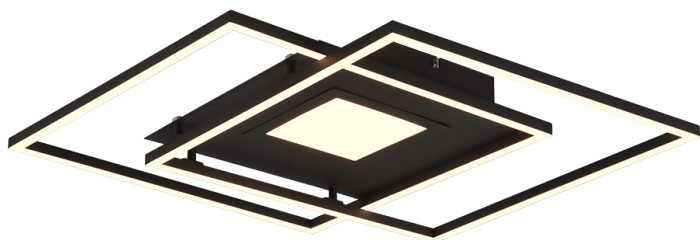

Ceiling lamp

## VIA – 620710332

incl. 1x SMD, 36W · 1x 4200lm, 2700 – 6500K

- Remote control
- Integrated dimmer
- Light color infinitely variable
- Night light
- Not suitable for external dimmer
- Wall- & ceiling mounting
- Memory function
- IP20

### Material construction

Metal - Black mat

### Product dimensions

Width: 50cm  
Height: 6cm  
Depth: 50cm  
Weight: 1,755kg