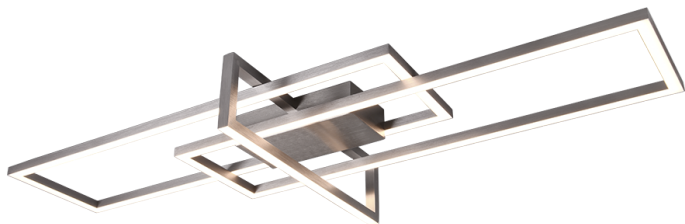

Ceiling lamp

SALINAS – 620310307

incl. 1x SMD LED, 34W · 1x 3900lm, 3000K

- **Dimmable via switch**
- **Not suitable for external dimmer**
- **IP20**

Material construction

Metal · Nickel mat

Product dimensions

Width: 100cm
Height: 11cm
Depth: 40cm
Weight: 1,54kg

Technical data

Light source: SMD – LED (integrated)
Watt: 34W
Lumen: 1x 3900lm
Kelvin: 3000K
Color rendering (CRI): > 80 CRI
Lifetime: 30000H
Switching cycles: 15000x ON/OFF