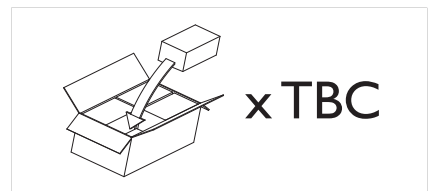

# 6142 Ascoli Single

 astro

1 x 50w GU10	 	excl.
-----------------	---	-------

Zone	<b>3</b>
------	----------

Astro Lighting Ltd.  
G2 River Way, Harlow  
CM20 2DP, Great Britain

T: +44 (0) 1279 427001  
F: +44 (0) 1279 427002  
sales@astrolighting.co.uk  
www.astrolighting.co.uk