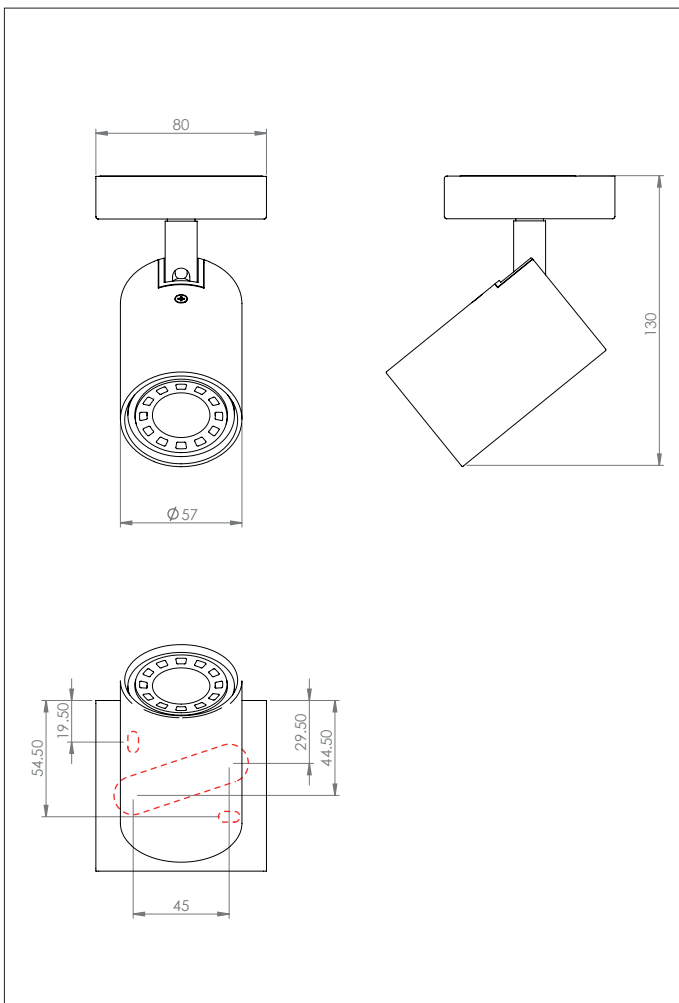

# 6142 Ascoli Single

 astro

1 x 50w GU10	 	excl.
-----------------	---	-------

Zone	<b>3</b>
------	----------

Astro Lighting Ltd.  
G2 River Way, Harlow  
CM20 2DP, Great Britain

T: +44 (0) 1279 427001  
F: +44 (0) 1279 427002  
sales@astrolighting.co.uk  
www.astrolighting.co.uk