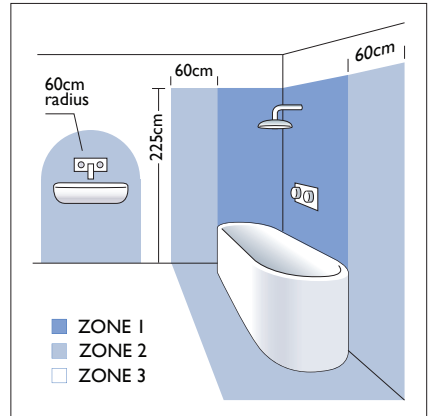

# 6142 Ascoli Single

 astro

1 x 50w GU10	 	excl.
-----------------	---	-------

Zone	<b>3</b>
------	----------

Astro Lighting Ltd.  
G2 River Way, Harlow  
CM20 2DP, Great Britain

T: +44 (0) 1279 427001  
F: +44 (0) 1279 427002  
sales@astrolighting.co.uk  
www.astrolighting.co.uk