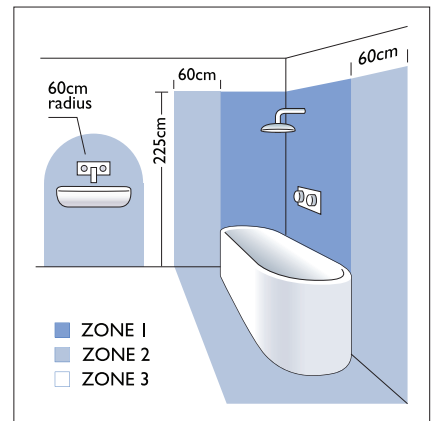

# 5699 Trimless Square LED Adj

■ astro

7.4w LED		incl.
700mA Driver		excl.
2700K	630 lm	CRI 80

Zone 3

Astro Lighting Ltd.  
G2 River Way, Harlow  
CM20 2DP, Great Britain

T: +44 (0) 1279 427001  
F: +44 (0) 1279 427002  
sales@astrolighting.co.uk  
www.astrolighting.co.uk