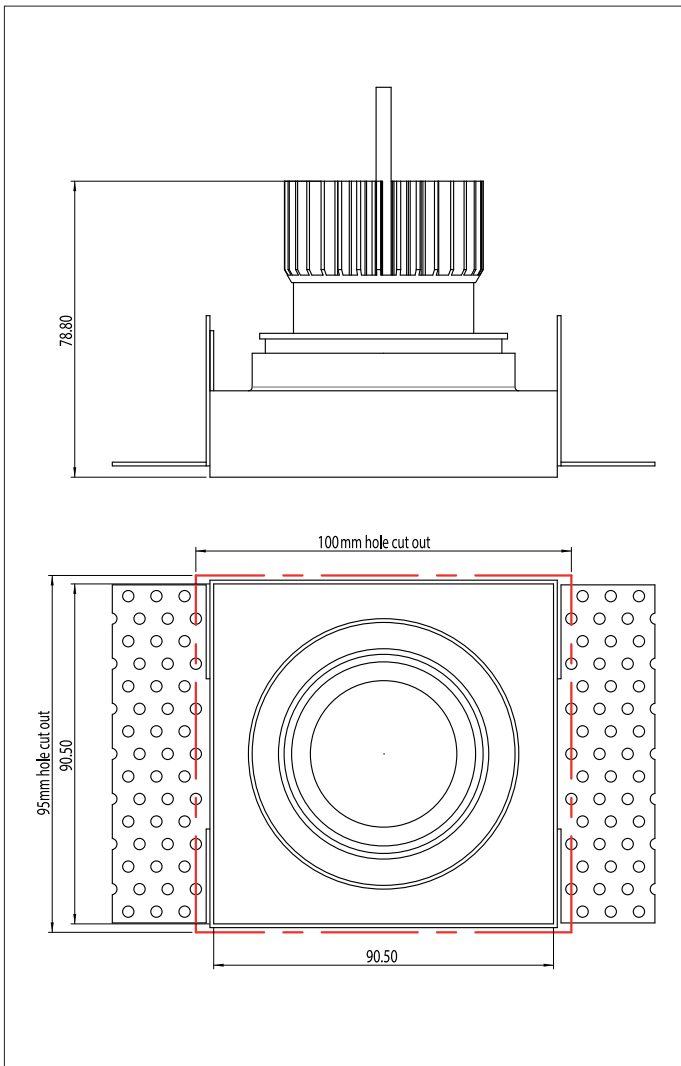

# 5699 Trimless Square LED Adj

■ astro

7.4w LED		incl.
700mA Driver		excl.
2700K	630 lm	CRI 80

Zone 3

Astro Lighting Ltd.  
G2 River Way, Harlow  
CM20 2DP, Great Britain

T: +44 (0) 1279 427001  
F: +44 (0) 1279 427002  
sales@astrolighting.co.uk  
www.astrolighting.co.uk