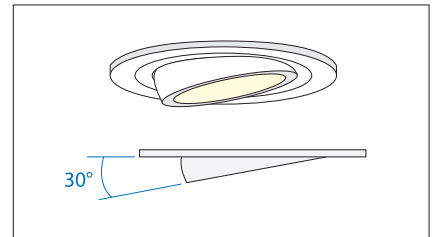

# 5699 Trimless Square LED Adj

■ astro

7.4w LED		incl.
700mA Driver		excl.
2700K	630 lm	CRI 80

Zone 3

Astro Lighting Ltd.  
G2 River Way, Harlow  
CM20 2DP, Great Britain

T: +44 (0) 1279 427001  
F: +44 (0) 1279 427002  
sales@astrolighting.co.uk  
www.astrolighting.co.uk