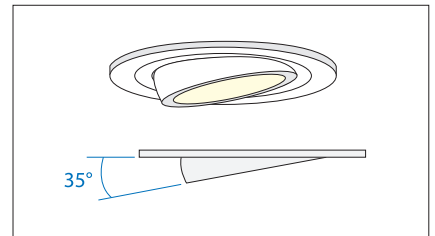

5680 Trimless Square Adj

■ astro

I x 50w GU10		excl.
-----------------	--	-------

Zone	3
------	----------

Astro Lighting Ltd.
G2 River Way, Harlow
CM20 2DP, Great Britain

T: +44 (0) 1279 427001
F: +44 (0) 1279 427002
sales@astrolighting.co.uk
www.astrolighting.co.uk