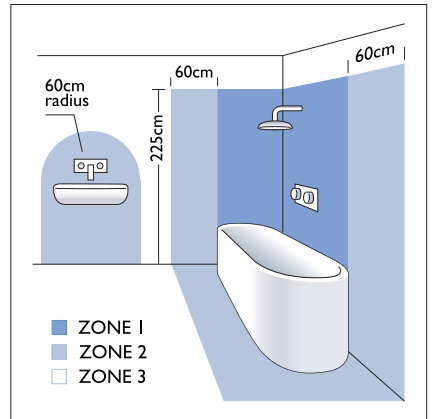

5680 Trimless Square Adj

■ astro

I x 50w GU10		excl.
-----------------	--	-------

Zone	3
------	----------

Astro Lighting Ltd.
G2 River Way, Harlow
CM20 2DP, Great Britain

T: +44 (0) 1279 427001
F: +44 (0) 1279 427002
sales@astrolighting.co.uk
www.astrolighting.co.uk