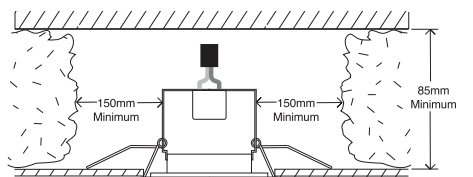

5680 Trimless Square Adj

■ astro

I x 50w GU10		excl.
-----------------	--	-------

Zone	3
------	----------

Astro Lighting Ltd.
G2 River Way, Harlow
CM20 2DP, Great Britain

T: +44 (0) 1279 427001
F: +44 (0) 1279 427002
sales@astrolighting.co.uk
www.astrolighting.co.uk