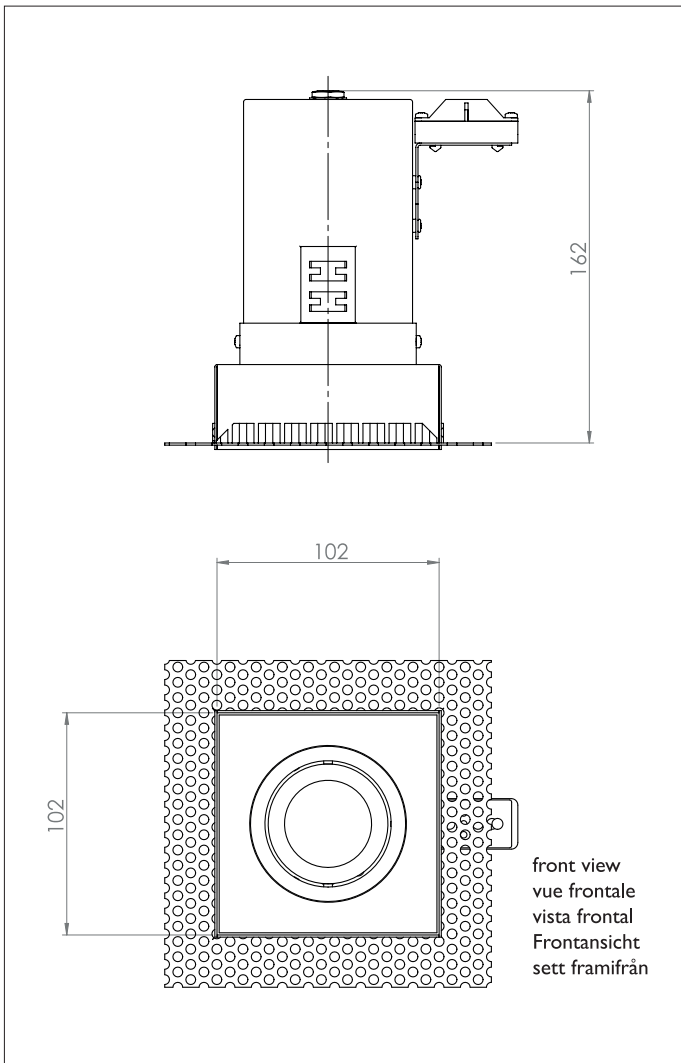

5680 Trimless Square Adj

■ astro

I x 50w GU10		excl.
-----------------	--	-------

Zone	3
------	----------

Astro Lighting Ltd.
G2 River Way, Harlow
CM20 2DP, Great Britain

T: +44 (0) 1279 427001
F: +44 (0) 1279 427002
sales@astrolighting.co.uk
www.astrolighting.co.uk