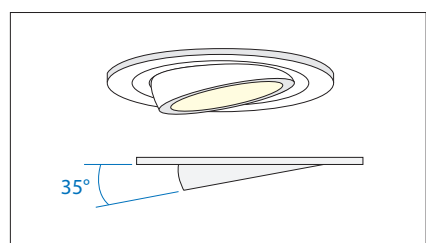

5648 Taro twin

2 x 50w max
GU10

excl.

Zones **3**

Astro Lighting Ltd.
G2 River Way, Harlow
CM20 2DP, Great Britain

T: +44 (0) 1279 427001
F: +44 (0) 1279 427002
sales@astrolighting.co.uk
www.astrolighting.co.uk