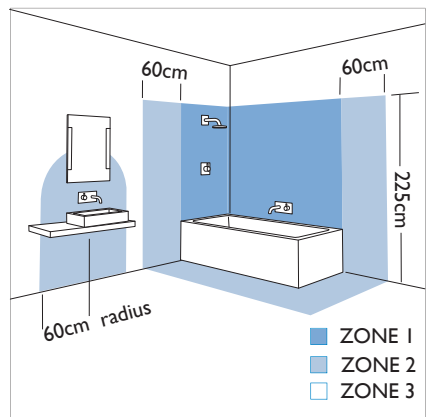

5648 Taro twin

2 x 50w max
GU10

excl.

Zones **3**

Astro Lighting Ltd.
G2 River Way, Harlow
CM20 2DP, Great Britain

T: +44 (0) 1279 427001
F: +44 (0) 1279 427002
sales@astrolighting.co.uk
www.astrolighting.co.uk