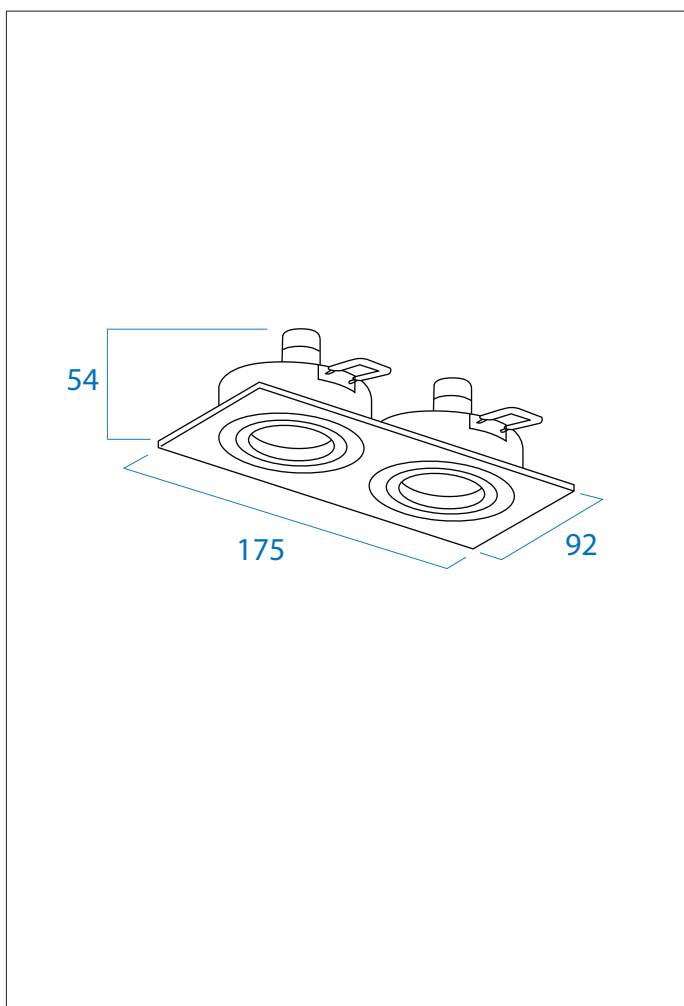

5648 Taro twin

2 x 50w max
GU10

excl.

Zones **3**

Astro Lighting Ltd.
G2 River Way, Harlow
CM20 2DP, Great Britain

T: +44 (0) 1279 427001
F: +44 (0) 1279 427002
sales@astrolighting.co.uk
www.astrolighting.co.uk