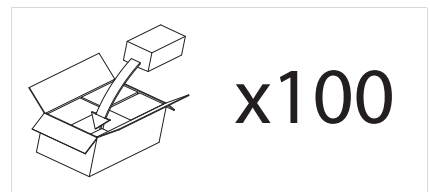

5622 Kamo fire-rated

1 x 50w GU10		excl.
-----------------	--	-------

Zones	I	2	3
-------	----------	----------	----------

Astro Lighting Ltd.
G2 River Way, Harlow
CM20 2DP, Great Britain

T: +44 (0) 1279 427001
F: +44 (0) 1279 427002
sales@astrolighting.co.uk
www.astrolighting.co.uk