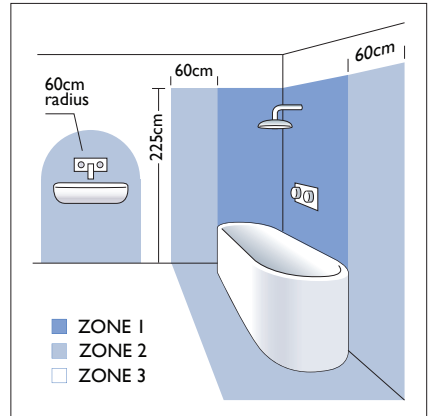

5622 Kamo fire-rated

1 x 50w GU10		excl.
-----------------	--	-------

Zones	I	2	3
-------	----------	----------	----------

Astro Lighting Ltd.
G2 River Way, Harlow
CM20 2DP, Great Britain

T: +44 (0) 1279 427001
F: +44 (0) 1279 427002
sales@astrolighting.co.uk
www.astrolighting.co.uk