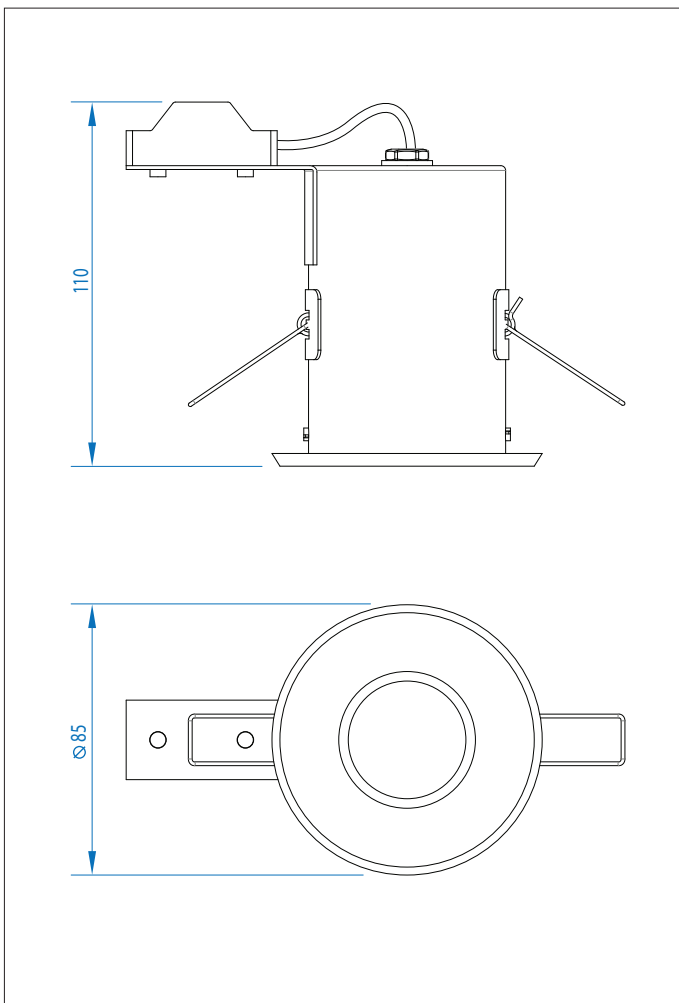

5622 Kamo fire-rated

1 x 50w GU10		excl.
-----------------	--	-------

Zones	I	2	3
-------	----------	----------	----------

Astro Lighting Ltd.
G2 River Way, Harlow
CM20 2DP, Great Britain

T: +44 (0) 1279 427001
F: +44 (0) 1279 427002
sales@astrolighting.co.uk
www.astrolighting.co.uk